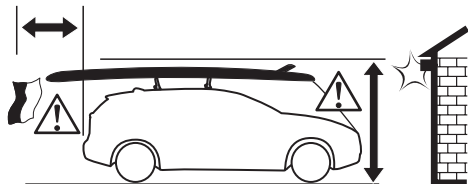

Max 860 mm / 34"

Min 700 mm / 28"