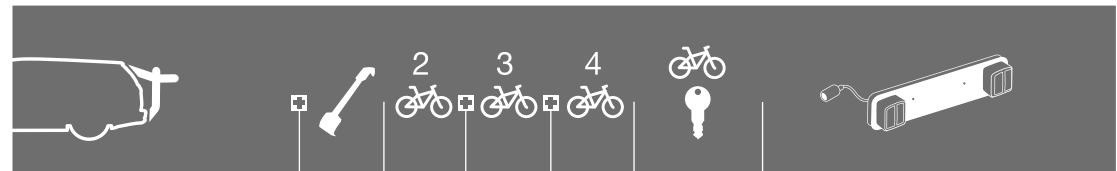

KIA

Model	Body Style	Accessories	973-18	973-23	Lock 538	Lightboard 976 recommended	
Picanto	5-dr Hatchback, 04-10	ClipOn 9103	x	x	Lock 538	Lightboard 976 recommended	
Picanto	5-dr Hatchback, 04-10	ClipOn High 9105	x		x	Does not cover the rear lights	
Picanto	5-dr Hatchback, 04-10	RaceWay 991	x		x	Lightboard 976 recommended	
Picanto	5-dr Hatchback, 11-17	RaceWay 991	x		x	Lightboard 976 recommended	
Picanto	5-dr Hatchback, 17->	RaceWay 991	x		x	Lightboard 976 recommended	
Pregio	5-dr Van, 01-04	BackPac 973	973-18	x	973-23	x	Does not cover the rear lights
Pride	3/5-dr Hatchback, 95-00	BackPac 973	973-15	x	973-23	x	Does not cover the rear lights
Pride	3/5-dr Hatchback, 95-00	ClipOn 9103	x	x	Lock 538	Lightboard 976 recommended	
Pride	3/5-dr Hatchback, 95-00	ClipOn High 9105	x		x	Does not cover the rear lights	
Rio (Mk I)	5-dr Hatchback, 00-04	ClipOn 9104	x	x	Lock 538	Lightboard 976 recommended	
Rio (Mk I)	5-dr Estate, 02-04	ClipOn 9103	x	x	Lock 538	Lightboard 976 recommended	
Rio (Mk I)	5-dr Estate, 02-04	ClipOn High 9105	x		x	Does not cover the rear lights	
Rio (Mk II)	5-dr Hatchback, 05-11	ClipOn 9103	x	x	Lock 538	Lightboard 976 recommended	
Rio (Mk II)	5-dr Hatchback, 05-11	ClipOn High 9105	x		x	Does not cover the rear lights	
Rio (Mk III)	3/5-dr Hatchback 12-17	ClipOn 9103	9115	x	x	Lock 538	Lightboard 976 recommended
Rio (Mk III)	3/5-dr Hatchback 12-17	ClipOn High 9105	9115	x		x	Does not cover the rear lights
Rio (Mk III)	3/5-dr Hatchback 12-17	RaceWay 991/992	x	x	x	Lightboard 976 recommended	
Rio (Mk IV)	5-dr Hatchback 17->	RaceWay 991	x		x	Lightboard 976 recommended	
Rio (Mk IV)	5-dr Hatchback 17->	ClipOn 9103	x		Lock 538	Lightboard 976 recommended	
Rio (Mk IV)	5-dr Hatchback 17->	ClipOn High 9103	x		x	Lightboard 976 recommended	
Sorento	5-dr SUV, 02-08	BackPac 973	973-17	x	973-23	x	Does not cover the rear lights
Sorento	5-dr SUV, 02-08	ClipOn 9104	x	x	Lock 538	Lightboard 976 recommended	
Sorento	5-dr SUV, 02-08	ClipOn High 9106	x		x	Does not cover the rear lights	
Sportage (Mk I)	5-dr SUV, 94-03	ClipOn 9104	x	x	Lock 538	Lightboard 976 recommended	
Sportage (Mk I)	5-dr SUV, 94-03	ClipOn High 9106	x		x	Does not cover the rear lights	
Sportage (Mk II)	5-dr SUV, 04-10	ClipOn 9104	9115	x	x	Lock 538	Lightboard 976 recommended
Sportage (Mk II)	5-dr SUV, 04-10	ClipOn High 9106	9115	x		x	Does not cover the rear lights
Sportage (Mk II)	5-dr SUV, 04-10	RaceWay 991/992	x	x	x	Lightboard 976 recommended	
Sportage (Mk III)	5-dr SUV, 10-16	ClipOn 9104	x	x	Lock 538	Lightboard 976 recommended	
Sportage (Mk III)	5-dr SUV, 10-16	ClipOn High 9106	x		x	Does not cover the rear lights	
Soul (Mk II)	5-dr Hatchback, 14->	BackPac 973	973-18	x	973-23	x	Lightboard 976 recommended
Soul EV	5-dr Hatchback, 14->	BackPac 973	973-18	x	973-23	x	Lightboard 976 recommended
Venga	5-dr Hatchback, 10->	ClipOn 9104	x	x	Lock 538	Lightboard 976 recommended	
Venga	5-dr Hatchback, 10->	ClipOn High 9106	x		x	Does not cover the rear lights	
Venga	5-dr Hatchback, 10->	RaceWay 991/992	x	x	x	Lightboard 976 recommended