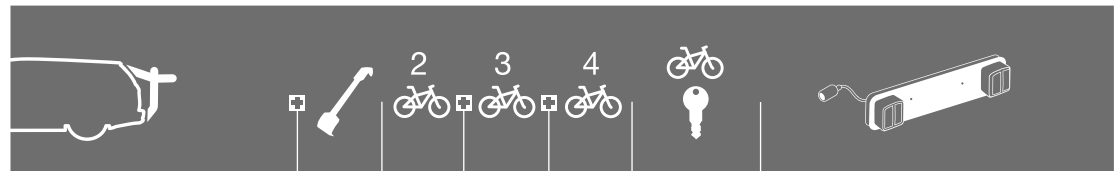

DAEWOO

Matiz	5-dr Hatchback, 98-05	ClipOn 9103		x	x	Lock 538	Lightboard 976 recommended
Matiz	5-dr Hatchback, 98-05	ClipOn High 9105		x		x	Does not cover the rear lights
Nubira	5-dr Estate, 97-99	BackPac 973	973-18	x	973-23	x	Does not cover the rear lights
Nubira	5-dr Estate, 97-99	ClipOn 9103		x	x	Lock 538	Lightboard 976 recommended
Nubira	5-dr Estate, 97-99	ClipOn High 9105		x		x	Lightboard 976 recommended
Nubira	4-dr Sedan, 97-02	RaceWay 991/992		x	x	x	Lightboard 976 recommended
Rezzo	5-dr Estate, 00-08	ClipOn 9104		x	x	Lock 538	Lightboard 976 recommended
Tacuma	5-dr Estate, 00-08	ClipOn 9104		x	x	Lock 538	Lightboard 976 recommended
Tacuma	5-dr Estate, 00-08	ClipOn High 9106		x		x	Lightboard 976 recommended

DAIHATSU

Charade	3/5-dr Hatchback, 87-00	ClipOn High 9105		x		x	Does not cover the rear lights
Charade	3/5-dr Hatchback, 93-00	ClipOn 9103		x	x	Lock 538	Lightboard 976 recommended
Charade	3/5-dr Hatchback, 07-11	ClipOn 9104		x	x	Lock 538	Lightboard 976 recommended
Charade	3/5-dr Hatchback, 07-11	ClipOn High 9106		x		x	Lightboard 976 recommended
Cuore	3/5-dr Hatchback, 03-06	ClipOn 9103		x	x	Lock 538	Lightboard 976 recommended
Cuore	3/5-dr Hatchback, 03-06	ClipOn High 9105		x		x	Lightboard 976 recommended
Cuore II	3/5-dr Hatchback, 06-11	ClipOn 9104		x	x	Lock 538	Lightboard 976 recommended
Cuore II	3/5-dr Hatchback, 06-11	ClipOn High 9106		x		x	Lightboard 976 recommended
Sirion	5-dr Hatchback, 98-05	ClipOn 9104		x	x	Lock 538	Lightboard 976 recommended
Sirion	5-dr Hatchback, 98-05	ClipOn High 9106		x		x	Does not cover the rear lights
Sirion	5-dr Hatchback, 06->	ClipOn 9103		x	x	Lock 538	Lightboard 976 recommended
Sirion	5-dr Hatchback, 06->	ClipOn High 9105		x		x	Lightboard 976 recommended
Trevis	5-dr Hatchback, 04-09	ClipOn 9104		x	x	Lock 538	Lightboard 976 recommended
Trevis	5-dr Hatchback, 04-09	ClipOn High 9106		x		x	Does not cover the rear lights

DODGE

Caravan	5-dr MPV, 88-95	ClipOn 9104		x	x	Lock 538	Lightboard 976 recommended
Caravan	5-dr MPV, 88-95	ClipOn High 9106		x		x	Does not cover the rear lights
Caravan	5-dr MPV, 96-07	ClipOn 9104	9111	x	x	Lock 538	Lightboard 976 recommended
Caravan	5-dr MPV, 96-07	ClipOn High 9106	9111	x		x	Does not cover the rear lights
Caravan	5-dr MPV, 01-07	BackPac 973	973-16	x	973-23	x	Does not cover the rear lights
Grand Caravan	5-dr MPV, 96-07	ClipOn 9104	9111	x	x	Lock 538	Lightboard 976 recommended
Grand Caravan	5-dr MPV, 96-07	ClipOn High 9106	9111	x		x	Does not cover the rear lights
Grand Caravan	5-dr MPV, 01-07	BackPac 973	973-16	x	973-23	x	Does not cover the rear lights