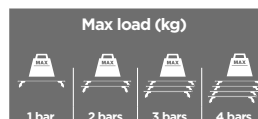

OPEL/VAUXHALL

Model	1x	2x	3x	4x	Max load (kg)
Combo, 4/5-dr Van, 02-11 (Fixed Points)	7531	3911	3148	Incl.	37 75
Combo, 4/5-dr Van, 12- (Fixed Points)	7511	3911	3088	Incl.	50 100 150
Combo, 4/5-dr Van, 12- (Roof Railing)					100 200
Corsavan, 5-dr Van, 15- (Fixed Points)	7531	3901	3143	Incl.	30 60
Movano, 4/5-dr Van, 98-10 (Fixed Points)	7531	3921	3045	Incl.	50 100 150 200
Movano, 4-dr Van, 10- (Fixed Points)	7531	3921	3096	Incl.	50 100 150 200
Vivaro, 2-dr Single cab, 01-14 (Fixed Points)	7531	3921	3047	Incl.	50
Vivaro, 4/5-dr Van, 01-14 (Fixed Points)	7531	3921	3047	Incl.	50 100 150 200
Vivaro, 4/5-dr Van, 01-14 (Fixed Points, High Roof)	7531	3921	3046	Incl.	50 100 150 200
Vivaro, 4-dr Van, 15- (Fixed Points)	7511	3921	3139	Incl.	50 100 150 200

PEUGEOT

Model	1x	2x	3x	4x	Max load (kg)
Boxer, 4-dr Van, 95-01, 02-06 (Fixed Points)	7531	3931	3054	Incl.	50 100 150 200
Boxer, 4-dr Van, 06- (Fixed Points)	7511	3931	3031	Incl.	50 100 150 200
Expert, 3/4/5-dr Van, 95-06 (Fixed Points)	7531	3911	3023	Incl.	50 100 150 200
Expert, 4/5-dr Van, 07-16 (Fixed Points)	7531	3921	3055	Incl.	50 100 150 200
Expert, 4-dr Van, 16- (Fixed Points)	7511	3911	3155	Incl.	50 100
Partner, 4/5-dr Van, 97-08 (Normal Roof)					50
Partner, 4/5-dr Van, 08- (Fixed Points)	7531	3911	3072	Incl.	50 100 150
Partner, 4/5-dr Van, 08- (Roof Railing)					100 200
Bipper, 3/4/5-dr Van, 08- (Fixed Points)	7531	3911	3070	Incl.	50 100 150
Bipper, 3/4/5-dr Van, 08- (Roof Railing)					100 200
Ranch, 3-dr Van, 97- (Normal Roof)					50

RENAULT

Model	1x	2x	3x	4x	Max load (kg)
Kangoo, 5-dr Van, 98-07, 08- (Fixed Points)	7531	3911	3021	Incl.	37 75
Kangoo, 5-dr Van, 97-07 (Roof Railing)					100 200
Kangoo, 5-dr Van, 08- (Roof Railing)					100 200
Kangoo Maxi, 5-dr Van, 10- (Fixed Points)	7511	3911	3021	Incl.	37 75 125
Master, 4/5-dr Van, 98-03, 04-10 (Fixed Points)	7531	3921	3045	Incl.	50 100 150 200
Master, 4-dr Van, 10- (Fixed Points)	7531	3921	3096	Incl.	50 100 150 200
Trafic, 2-dr Single cab, 01-06 (Fixed Points)	7531	3921	3047	Incl.	50
Trafic, 4/5-dr Van, 01-14 (Fixed Points)	7531	3921	3047	Incl.	50 100 150 200
Trafic, 5-dr Van, 01-14 (Fixed Points, High Roof)	7531	3921	3046	Incl.	50 100 150 200
Trafic, 4-dr Van, 15- (Fixed Points)	7511	3921	3139	Incl.	50 100 150 200

SSANGYONG

Model	1x	2x	3x	4x	Max load (kg)
Actyon, 4-dr Double Cab, 06- (Normal Roof)	754	3921	1448	Incl.	37 75
Korando Sports, 4-dr Double Cab, 12- (Normal Roof)	754	3911	1712	Incl.	30 60

SEAT

Model	1x	2x	3x	4x	Max load (kg)
Inca, 3-dr Van, 96-03 (Fixed Points)	7531	3901	3007	Incl.	37 75