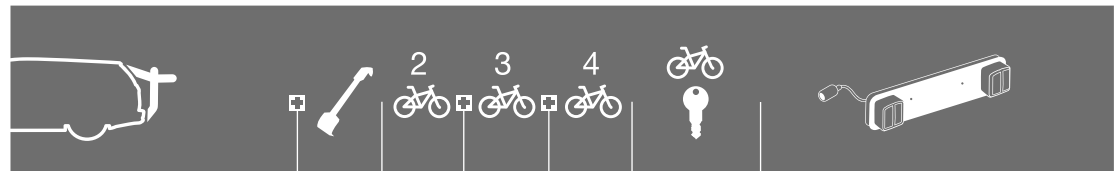

HONDA

Jazz	5-dr Hatchback, 14->	ClipOn High 9106		x			x	Lightboard 976 recommended
Logo	3/5-dr Hatchback, 95-02	ClipOn 9103		x	x		Lock 538	Lightboard 976 recommended
Logo	3/5-dr Hatchback, 95-02	ClipOn High 9105		x			x	Does not cover the rear lights

HYUNDAI

Atos	3/5-dr Hatchback, 98-03	ClipOn 9104		x	x		Lock 538	Lightboard 976 recommended
Atos	3/5-dr Hatchback, 98-03	ClipOn High 9106		x			x	Lightboard 976 recommended
Atos Prime	3/5-dr Hatchback, 04-07	ClipOn 9104		x	x		Lock 538	Lightboard 976 recommended
Atos Prime	3/5-dr Hatchback, 04-07	ClipOn High 9106		x			x	Does not cover the rear lights
Elantra	5-dr Estate, 96-99	BackPac 973	973-14	x	973-23		x	Does not cover the rear lights
Elantra	5-dr Estate, 96-99	ClipOn 9103		x	x		Lock 538	Lightboard 976 recommended
Elantra	5-dr Estate, 96-99	ClipOn High 9105		x			x	Does not cover the rear lights
Getz	3/5-dr Hatchback, 02-05	ClipOn 9103		x	x		Lock 538	Lightboard 976 recommended
Getz	3/5-dr Hatchback, 02-05	ClipOn High 9105		x			x	Does not cover the rear lights
Getz	3/5-dr Hatchback, 05-11	ClipOn 9103	9115	x	x		Lock 538	Lightboard 976 recommended
Getz	3/5-dr Hatchback, 05-11	ClipOn High 9105	9115	x			x	Does not cover the rear lights
H1	5-dr Van, 08->	BackPac 973	973-16	x	973-23		x	Does not cover the rear lights
i10 (PA)	5-dr Hatchback, 09-13	ClipOn 9103	9115	x	x		Lock 538	Lightboard 976 recommended
i10 (PA)	5-dr Hatchback, 09-13	ClipOn High 9105	9115	x			x	Lightboard 976 recommended
i10 (PA)	5-dr Hatchback, 09-13	RaceWay 991/992		x	x		x	Lightboard 976 recommended
i10 (IA/BA)	5-dr Hatchback, 14->	RaceWay 991/992		x	x		x	Lightboard 976 recommended
i20	5-dr Hatchback, 09-15	RaceWay 991/992		x	x		x	Lightboard 976 recommended
Matrix	5-dr MPV, 01-10	BackPac 973	973-16	x	973-23		x	Lightboard 976 recommended
Matrix	5-dr MPV, 01-10	ClipOn 9104		x	x		Lock 538	Lightboard 976 recommended
Matrix	5-dr MPV, 01-10	ClipOn High 9106		x			x	Does not cover the rear lights
Santa Fé	5-dr SUV, 00-03	ClipOn 9104		x	x		Lock 538	Lightboard 976 recommended
Santa Fé	5-dr SUV, 04-05	ClipOn 9104		x	x		Lock 538	Lightboard 976 recommended
Santa Fé	5-dr SUV, 06-09	BackPac 973	973-16	x	973-23	973-24	x	Does not cover the rear lights
Santa Fé	5-dr SUV, 06-09	ClipOn 9104		x	x		Lock 538	Lightboard 976 recommended
Santa Fé	5-dr SUV, 06-09	ClipOn High 9106		x			x	Does not cover the rear lights
Starex	5-dr Van, 08->	BackPac 973	973-16	x	973-23		x	Does not cover the rear lights
Terracan	5-dr SUV, 01-03	ClipOn 9104		x	x		Lock 538	Lightboard 976 recommended
Terracan	5-dr SUV, 01-03	ClipOn High 9106		x			x	Does not cover the rear lights
Trajet	5-dr MPV, 00-08	BackPac 973	973-18	x	973-23	973-24	x	Does not cover the rear lights
Tucson	5-dr SUV, 04-09	ClipOn 9104		x	x		Lock 538	Lightboard 976 recommended
Tucson	5-dr SUV, 04-09	ClipOn High 9106		x			x	Does not cover the rear lights