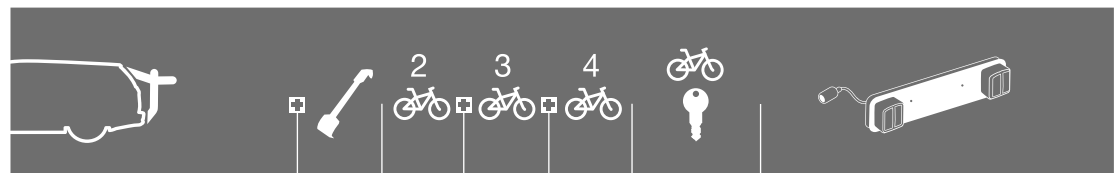

FORD

Model	Year Range	Accessories	973-16	973-23	Lock 538	Lightboard 976
Scorpio	5-dr Estate, 85-98	ClipOn 9103	x	x	Lock 538	Lightboard 976 recommended
Scorpio	5-dr Estate, 85-98	ClipOn High 9105	x		x	Does not cover the rear lights
Scorpio	5-dr Estate, 95-98	BackPac 973	973-16 x	973-23	x	Does not cover the rear lights
Sierra	5-dr Estate, 84-94	ClipOn 9103	x	x	Lock 538	Lightboard 976 recommended
Sierra	5-dr Estate, 84-94	ClipOn High 9105	x		x	Lightboard 976 recommended
Tourneo Connect	5-dr MPV, 14->	BackPac 973	973-18 x	973-23	x	Lightboard 976 recommended
Tourneo Connect	5-dr MPV, 14->	RaceWay 991/992	x	x	x	Lightboard 976 recommended
Tourneo Courier	5-dr MPV, 13->	BackPac 973	973-18 x	973-23	x	Lightboard 976 recommended
Tourneo Courier	5-dr MPV, 13->	RaceWay 991/992	x	x	x	Lightboard 976 recommended
Tourneo Custom	5-dr Bus, 13->	RaceWay 991/992	x	x	x	Lightboard 976 recommended
Windstar	5-dr MPV, 95-97	BackPac 973	973-15 x	973-23	x	Does not cover the rear lights
Windstar	5-dr MPV, 95-97	ClipOn 9104	9111 x	x	Lock 538	Lightboard 976 recommended
Windstar	5-dr MPV, 95-97	ClipOn High 9106	9111 x		x	Does not cover the rear lights
Tourneo Courier	5-dr MPV, 13->	RaceWay 991/992	x	x	x	Lightboard 976 recommended
Tourneo Custom	5-dr Bus, 13->	RaceWay 991/992	x	x	x	Lightboard 976 recommended
Windstar	5-dr MPV, 95-97	BackPac 973	973-15 x	973-23	x	Does not cover the rear lights
Windstar	5-dr MPV, 95-97	ClipOn 9104	9111 x	x	Lock 538	Lightboard 976 recommended
Windstar	5-dr MPV, 95-97	ClipOn High 9106	9111 x		x	Does not cover the rear lights

HOLDEN

Zafira Tourer	5-dr MPV, 12->	BackPac 973	973-16 x		x	Does not cover the rear lights
Zafira Tourer	5-dr MPV, 12->	ClipOn 9104	x	x	Lock 538	Lightboard 976 recommended
Zafira Tourer	5-dr MPV, 12->	ClipOn High 9106	x		x	Does not cover the rear lights

HONDA

Accord	4-dr Sedan, 08-14	RaceWay 991/992	x	x	x	Lightboard 976 recommended
Civic	5-dr Hatchback, 01-03	ClipOn 9103	x	x	Lock 538	Lightboard 976 recommended
Civic	5-dr Hatchback, 01-03	ClipOn High 9105	x		x	Does not cover the rear lights
Civic	3/5-dr Hatchback, 04-05	ClipOn 9103	x	x	Lock 538	Lightboard 976 recommended
Civic	3/5-dr Hatchback, 04-05	ClipOn High 9105	x		x	Does not cover the rear lights
CR-Z	3-dr Hatchback, 10-16	RaceWay 991	x		x	Lightboard 976 recommended
Fit	5-dr Hatchback, 08-14	ClipOn 9103	x	x	Lock 538	Lightboard 976 recommended
Fit	5-dr Hatchback, 08-14	ClipOn High 9105	x		x	Lightboard 976 recommended
Jazz	5-dr Hatchback, 02-14	ClipOn 9103	x	x	Lock 538	Lightboard 976 recommended
Jazz	5-dr Hatchback, 02-14	ClipOn High 9105	x		x	Lightboard 976 recommended
Jazz	5-dr Hatchback, 14->	ClipOn 9104	x	x	Lock 538	Lightboard 976 recommended