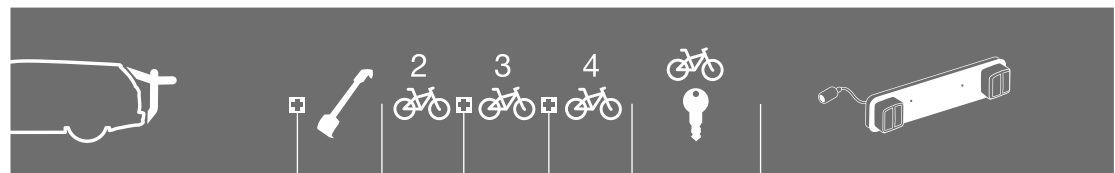

MITSUBISHI

Space Star	5-dr MPV, 98-05	BackPac 973	973-18	x	973-23	973-24	x	Does not cover the rear lights
Space Star	5-dr MPV, 98-05	ClipOn 9104		x	x		Lock 538	Lightboard 976 recommended
Space Star	5-dr MPV, 98-05	ClipOn High 9106		x			x	Lightboard 976 recommended
Space Wagon	5-dr MPV, 83-97	BackPac 973	973-14	x	973-23	973-24	x	Does not cover the rear lights
Space Wagon	5-dr MPV, 98-03	BackPac 973	973-16	x	973-23	973-24	x	Does not cover the rear lights
Space Wagon	3-dr MPV, 98-03	ClipOn 9104		x	x		Lock 538	Lightboard 976 recommended
Space Wagon	3-dr MPV, 98-03	ClipOn High 9106		x			x	Does not cover the rear lights