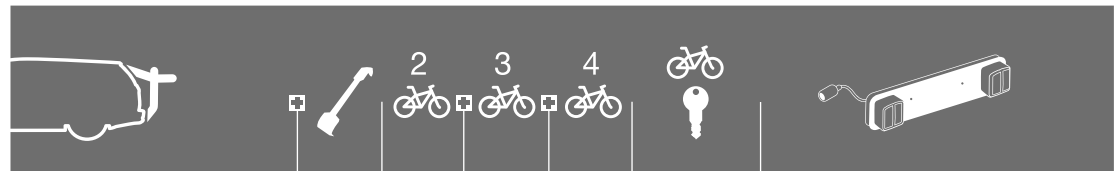

FIAT

Punto (Mk II)	3/5-dr Hatchback, 03-11	ClipOn 9103		x	x		Lock 538	Lightboard 976 recommended
Punto (Mk II)	3/5-dr Hatchback, 03-11	ClipOn High 9105		x			x	Lightboard 976 recommended
Punto (Mk III)	3/5-dr Hatchback, 12->	RaceWay 991		x			x	Lightboard 976 recommended
Qubo	5-dr MPV, 08->	BackPac 973	973-18	x			x	Does not cover the rear lights
Sedeci	5-dr MPV, 06-14	ClipOn 9103		x	x		Lock 538	Lightboard 976 recommended
Sedeci	5-dr MPV, 06-14	ClipOn High 9105		x			x	Does not cover the rear lights
Stilo	3/5-dr Hatchback, 02-07	ClipOn 9104		x	x		Lock 538	Lightboard 976 recommended
Stilo	3/5-dr Hatchback, 02-07	ClipOn High 9106		x			x	Lightboard 976 recommended
Ulysse	5-dr MPV, 94-02	BackPac 973	973-16	x			x	Does not cover the rear lights
Ulysse	5-dr MPV, 94-02	ClipOn 9104	9111	x	x		Lock 538	Lightboard 976 recommended
Ulysse	5-dr MPV, 94-02	ClipOn High 9106	9111	x			x	Does not cover the rear lights
Uno	3/5-dr Hatchback, 84-98	ClipOn 9103		x	x		Lock 538	Lightboard 976 recommended
Uno	3/5-dr Hatchback, 84-98	ClipOn High 9105		x			x	Does not cover the rear lights

FORD

Aerostar	5-dr MPV, 90-97	BackPac 973	973-16	x	973-23	973-24	x	Does not cover the rear lights
B-Max	5-dr MPV, 12->	BackPac 973	973-15	x	973-23		x	Does not cover the rear lights
B-Max	5-dr MPV, 12->	ClipOn 9104		x	x		Lock 538	Lightboard 976 recommended
B-Max	5-dr MPV, 12->	ClipOn High 9106		x			x	Does not cover the rear lights
B-Max	5-dr MPV, 12->	RaceWay 991/992		x	x		x	Lightboard 976 recommended
C-Max (Mk II)	5-dr MPV, 10->	BackPac 973	973-17	x	973-23		x	Lightboard 976 recommended
C-Max (Mk II)	5-dr MPV, 10->	ClipOn 9104		x	x		Lock 538	Lightboard 976 recommended
C-Max (Mk II)	5-dr MPV, 10->	ClipOn High 9106		x			x	Lightboard 976 recommended
C-Max (Mk II)	5-dr MPV, 10->	RaceWay 991/992		x	x		x	Lightboard 976 recommended
Escape	5-dr SUV, 00-07	ClipOn 9104		x	x		Lock 538	Lightboard 976 recommended
Escort	5-dr Estate, 91-99	BackPac 973	973-14	x	973-23		x	Does not cover the rear lights
Escort	5-dr Estate, 91-99	ClipOn 9104		x	x		Lock 538	Lightboard 976 recommended
Escort	5-dr Estate, 91-99	ClipOn High 9106		x			x	Does not cover the rear lights
Explorer	5-dr SUV, 91-93	ClipOn 9104		x	x		Lock 538	Lightboard 976 recommended
Explorer	5-dr SUV, 91-93	ClipOn High 9106		x			x	Does not cover the rear lights
Fiesta	3/5-dr Hatchback, 90-01	ClipOn High 9106		x			x	Does not cover the rear lights
Fiesta	5-dr Hatchback, 02-05	ClipOn High 9105		x			x	Lightboard 976 recommended
Fiesta	3-dr Hatchback, 03-07	ClipOn High 9105		x			x	Lightboard 976 recommended
Fiesta	5-dr Hatchback, 06-08	ClipOn 9103		x	x		Lock 538	Lightboard 976 recommended
Focus	3/5-dr Hatchback, 98-04	ClipOn 9103		x	x		Lock 538	Lightboard 976 recommended