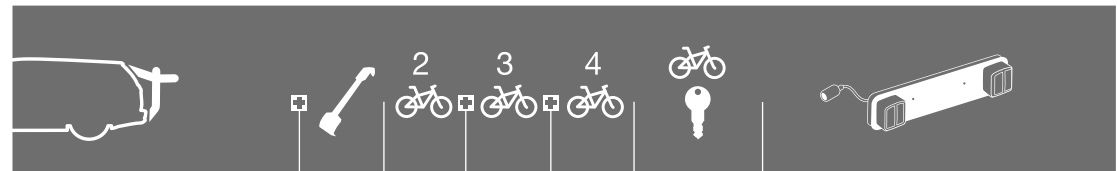

FIAT

Model	Configuration	Product	Accessories	2	3	4	Key	Lightboard
500	3-dr Hatchback, 07->	ClipOn 9104		x	x		Lock 538	Lightboard 976 recommended
500	3-dr Hatchback, 07->	ClipOn High 9106		x			x	Does not cover the rear lights
500	3-dr Hatchback, 07->	RaceWay 991/992		x	x		x	Lightboard 976 recommended
Bravo	3-dr Hatchback, 96-02	ClipOn 9103		x	x		Lock 538	Lightboard 976 recommended
Bravo	3-dr Hatchback, 96-02	ClipOn High 9105		x			x	Does not cover the rear lights
Croma	5-dr Estate, 05-07	BackPac 973	973-17	x			x	Does not cover the rear lights
Croma	5-dr Estate, 05-07	ClipOn 9104		x	x		Lock 538	Lightboard 976 recommended
Croma	5-dr Estate, 05-07	ClipOn High 9106		x			x	Does not cover the rear lights
Dobló	5-dr VAN, 00-09	BackPac 973	973-18	x	973-23	973-24	x	Lightboard 976 recommended
EVO	5-dr Hatchback, 09-12	ClipOn 9103		x	x		Lock 538	Lightboard 976 recommended
EVO	5-dr Hatchback, 09-12	ClipOn High 9105		x			x	Lightboard 976 recommended
Grande Punto	3/5-dr Hatchback, 05-12	ClipOn 9103		x	x		Lock 538	Lightboard 976 recommended
Grande Punto	3/5-dr Hatchback, 05-12	ClipOn High 9105		x			x	Lightboard 976 recommended
Grande Punto	3/5-dr Hatchback, 05-12	RaceWay 991		x			x	Lightboard 976 recommended
Idea	5-dr MPV, 03-12	BackPac 973	973-15	x			x	Does not cover the rear lights
Idea	5-dr MPV, 03-12	ClipOn 9104		x	x		Lock 538	Lightboard 976 recommended
Idea	5-dr MPV, 03-12	ClipOn High 9106		x			x	Lightboard 976 recommended
Marea	5-dr Estate, 96-03	BackPac 973	973-18	x	973-23		x	Lightboard 976 recommended
Marea	5-dr Estate, 96-03	ClipOn 9103		x	x		Lock 538	Lightboard 976 recommended
Panda	5-dr Hatchback, 03-11	BackPac 973	973-18	x	973-23		x	Lightboard 976 recommended
Panda	5-dr Hatchback, 03-11	ClipOn 9104	9110	x	x		Lock 538	Lightboard 976 recommended
Panda	5-dr Hatchback, 03-11	ClipOn High 9106	9110	x			x	Lightboard 976 recommended
Panda	5-dr Hatchback, 12->	ClipOn 9103		x	x		Lock 538	Lightboard 976 recommended
Panda	5-dr Hatchback, 12->	ClipOn High 9105		x			x	Lightboard 976 recommended
Panda	5-dr Hatchback, 12->	RaceWay 991/992		x	x		x	Lightboard 976 recommended
Panda 4x4	5-dr Hatchback, 04-11	ClipOn 9104	9110	x	x		Lock 538	Lightboard 976 recommended
Panda 4x4	5-dr Hatchback, 04-11	ClipOn High 9106	9110	x			x	Lightboard 976 recommended
Panda 4x4	5-dr Hatchback, 12->	ClipOn 9103		x	x		Lock 538	Lightboard 976 recommended
Panda 4x4	5-dr Hatchback, 12->	ClipOn High 9105		x			x	Lightboard 976 recommended
Panda 4x4	5-dr Hatchback, 12->	RaceWay 991/992		x	x		x	Lightboard 976 recommended
Punto (Mk I)	3/5-dr Hatchback, 94-98	ClipOn 9103		x	x		Lock 538	Lightboard 976 recommended
Punto (Mk I)	3/5-dr Hatchback, 94-98	ClipOn High 9105		x			x	Lightboard 976 recommended
Punto (Mk II)	3/5-dr Hatchback, 99-02	ClipOn 9103		x	x		Lock 538	Lightboard 976 recommended
Punto (Mk II)	3/5-dr Hatchback, 99-02	ClipOn High 9105		x			x	Lightboard 976 recommended