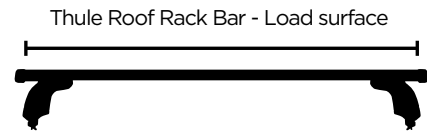

¹ Only in Aluminium color.

² Thule SquareBar 761 - 120 cm.

³ Depending on car roof width.

Thule roof mounted products – width

Bike Racks	Width ⁴	Roof Boxes & Baskets	Width ⁴	Water Sport Racks	Width ⁴	Winter Sport Racks	Width ⁴
Thule UpRide	31.5 cm	Thule Excellence XT	94 cm	Thule Hullavator Pro	68 cm	Thule SnowPack Extender	78.5 cm
Thule ProRide	32.4 cm	Thule Dynamic M	84 cm	Thule K-Guard	63 cm	Thule SnowPack S	35 cm
Thule FreeRide	21 cm	Thule Dynamic L	94 cm	Thule SUP Taxi XT	81 cm	Thule SnowPack M	60 cm
Thule Sprint XT	20 cm	Thule Motion XT Sport	67.5 cm	Thule Board Shuttle	59 cm	Thule SnowPack L	85 cm
Thule OutRide	22 cm	Thule Motion XT M	86.5 cm	Thule Hull-a-Port Pro	48 cm	Thule SkiClick	12 cm
		Thule Motion XT L	89 cm	Thule Hull-a-Port	46 cm		
		Thule Motion XT XL	91.5 cm	Thule Sailboard Carrier 833	65 cm		
		Thule Motion XT XXL	95 cm	Thule Sailboard Carrier 533	59 cm		
		Thule Motion XT Alpine	95 cm	Thule Multipurpose Carrier	12 cm		
		Thule Touring Sport	63 cm				
		Thule Touring S	90 cm				
		Thule Touring M	82 cm				
		Thule Touring L	78 cm				
		Thule Touring Alpine	70 cm				
		Thule Ranger 90	80 cm				
		Thule Ranger 500	50 cm				
		Thule Trail M	90 cm				
		Thule Trail L	100 cm				
		Thule Canyon XT 859	104 cm				

⁴ Remember that your total width might increase (e.g. handlebar or width of kayak).

Examples

Thule WingBar 963 (150 cm)
Thule Excellence XT
Thule ProRide (x2)

Thule WingBar 969 (127 cm)
Thule ProRide (x2)
Thule K-Guard