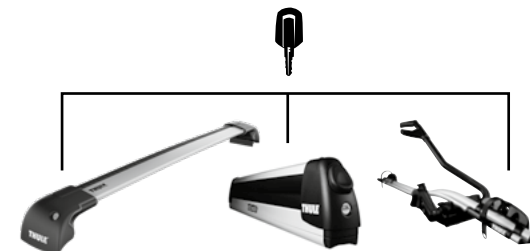

SPECIFICATIONS

Available in four versions: 4 locks (544), 6 locks (596), 8 locks (588) and 12 locks (452).

> Roof Racks

Thule WingBar Edge

Thule WingBar Edge has a low profile that perfectly complements the car's roofline. The advanced aerodynamic shape combined with TrailEdge and WindDiffuser minimizes noise and improves fuel efficiency. Thanks to its sleek and streamlined design, Thule WingBar Edge is also the ideal solution for keeping the rack on the car even when it's not in use.