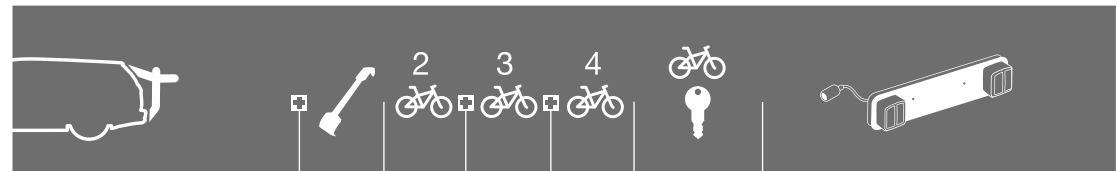

RENAULT

Model	Configuration	Accessories	973-18	973-23	Lock 538	Lightboard 976 recommended	
Grand Scénic III	5-dr MPV, 09-16	ClipOn 9104	x	x	Lock 538	Lightboard 976 recommended	
Grand Scénic III	5-dr MPV, 09-16	ClipOn High 9106	x		x	Lightboard 976 recommended	
Grand Scénic III	5-dr MPV, 09-16	RaceWay 991/992	x	x	x	Lightboard 976 recommended	
Kangoo	5-dr MPV, 08->	BackPac 973	973-18	x	973-23	x	Lightboard 976 recommended
Kangoo	5-dr MPV, 08->	RaceWay 991/992	x	x	x	Lightboard 976 recommended	
Mégane	5-dr Estate, 99-02	ClipOn 9104	x	x	Lock 538	Lightboard 976 recommended	
Mégane	5-dr Estate, 99-02	ClipOn High 9106	x		x	Does not cover the rear lights	
Mégane III	5-dr Hatchback, 09-16	ClipOn 9104	9115	x	x	Lock 538	Lightboard 976 recommended
Mégane III	5-dr Hatchback, 09-16	ClipOn High 9106	9115	x		x	Does not cover the rear lights
Mégane III	5-dr Hatchback, 09-16	RaceWay 991/992	x	x	x	Lightboard 976 recommended	
Sandero	5-dr Hatchback, 08-12	ClipOn 9104	x	x	Lock 538	Lightboard 976 recommended	
Sandero	5-dr Hatchback, 08-12	ClipOn High 9106	x		x	Lightboard 976 recommended	
Sandero II	5-dr Hatchback, 13->	ClipOn 9103	9115	x	x	Lock 538	Lightboard 976 recommended
Sandero II	5-dr Hatchback, 13->	ClipOn High 9105	9115	x		x	Does not cover the rear lights
Sandero StepWay	5-dr SUV, 09-12	ClipOn 9104	x	x	Lock 538	Lightboard 976 recommended	
Sandero StepWay	5-dr SUV, 09-12	ClipOn High 9106	x		x	Lightboard 976 recommended	
Sandero StepWay II	5-dr SUV, 13->	ClipOn 9103	9115	x	x	Lock 538	Lightboard 976 recommended
Sandero StepWay II	5-dr SUV, 13->	ClipOn High 9105	9115	x		x	Does not cover the rear lights
Scénic II	5-dr MPV, 03-08	BackPac 973	973-15	x		x	Lightboard 976 recommended
Scénic II	5-dr MPV, 03-08	ClipOn 9104	x	x	Lock 538	Lightboard 976 recommended	
Scénic II	5-dr MPV, 03-08	ClipOn High 9106	x		x	Lightboard 976 recommended	
Scénic III	5-dr MPV, 09-16	BackPac 973	973-16	x	973-23	x	Lightboard 976 recommended
Scénic III	5-dr MPV, 09-16	ClipOn 9104	x	x	Lock 538	Lightboard 976 recommended	
Scénic III	5-dr MPV, 09-16	ClipOn High 9106	x		x	Lightboard 976 recommended	
Scénic III	5-dr MPV, 09-16	RaceWay 991/992	x	x	x	Lightboard 976 recommended	
Trafic	4-dr Van, 01-14	BackPac 973	973-18	x	973-23	x	Lightboard 976 recommended
Twingo	3-dr Hatchback, 93-07	ClipOn 9103	x	x	Lock 538	Lightboard 976 recommended	
Twingo	3-dr Hatchback, 93-07	ClipOn High 9105	x		x	Does not cover the rear lights	
Twingo II	3-dr Hatchback, 07-14	ClipOn 9103	x	x	Lock 538	Lightboard 976 recommended	
Twingo II	3-dr Hatchback, 07-14	ClipOn High 9105	x		x	Does not cover the rear lights	
Twingo II	3-dr Hatchback, 12-14	RaceWay 991/992	x	x	x	Lightboard 976 recommended