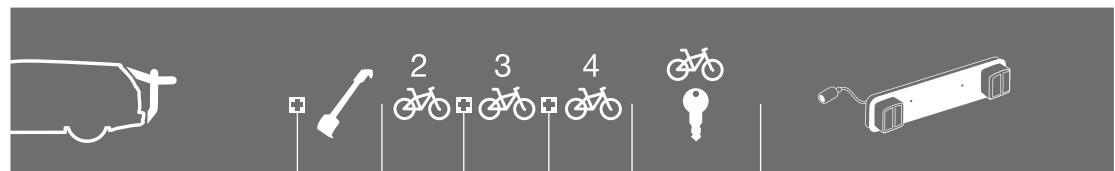

PEUGEOT

307 SW	5-dr Estate, 02-08	BackPac 973	973-15	x	973-23	x	Does not cover the rear lights
307 SW	5-dr Estate, 02-08	ClipOn 9104		x	x	Lock 538	Lightboard 976 recommended
307 SW	5-dr Estate, 02-08	ClipOn High 9106		x		x	Does not cover the rear lights
307 SW	5-dr Estate, 05-08	RaceWay 991/992		x	x	x	Lightboard 976 recommended
308	3/5dr Hatchback, 07-13	ClipOn 9103		x	x	Lock 538	Lightboard 976 recommended
308	3/5dr Hatchback, 07-13	ClipOn High 9105		x		x	Does not cover the rear lights
308 SW	5-dr Estate, 08-13	ClipOn 9104	9111	x	x	Lock 538	Lightboard 976 recommended
308 SW	5-dr Estate, 08-13	ClipOn High 9106	9111	x		x	Does not cover the rear lights
308 SW	5-dr Estate, 08-13	RaceWay 991/992		x	x	x	Lightboard 976 recommended
405	5-dr Estate, 89-97	BackPac 973	973-16	x	973-23	x	Does not cover the rear lights
406	4-dr Sedan, 96-04	RaceWay 991/992		x	x	x	Lightboard 976 recommended
407	4-dr Sedan, 04-10	RaceWay 991		x		x	Lightboard 976 recommended
407 SW	5-dr Estate, 04-10	RaceWay 991/992		c	c	c	Lightboard 976 recommended
806	5-dr MPV, 94-02	BackPac 973	973-16	x		x	Does not cover the rear lights
806	5-dr MPV, 94-02	ClipOn 9104	9111	x	x	Lock 538	Lightboard 976 recommended
806	5-dr MPV, 94-02	ClipOn High 9106	9111	x		x	Does not cover the rear lights
1007	3-dr Hatchback, 05-09	ClipOn 9103		x	x	Lock 538	Lightboard 976 recommended
1007	3-dr Hatchback, 05-09	ClipOn High 9105		x		x	Does not cover the rear lights
3008	5-dr SUV, 09-16	ClipOn 9103	9115	x	x	Lock 538	Lightboard 976 recommended
3008	5-dr SUV, 09-16	ClipOn High 9105	9115	x		x	Does not cover the rear lights
3008	5-dr SUV, 09-16	RaceWay 991/992		x	x	x	Lightboard 976 recommended
5008	5-dr MPV, 09-17	ClipOn 9104		x	x	Lock 538	Lightboard 976 recommended
5008	5-dr MPV, 09-17	ClipOn High 9106		x		x	Lightboard 976 recommended
Bipper Tepee	5-dr MPV, 08->	BackPac 973	973-18	x		x	Does not cover the rear lights
Partner Tepee	5-dr MPV, 08-14	RaceWay 991/992		x	x	x	Lightboard 976 recommended
Traveller	5-dr BUS, 16-	BackPac 973		x	973-23	x	Does not cover the rear lights

RENAULT

Clio III	3/5-dr Hatchback, 05-12	ClipOn 9103		x	x	Lock 538	Lightboard 976 recommended
Clio III	3/5-dr Hatchback, 05-12	ClipOn High 9105		x		x	Does not cover the rear lights
Clio III	3/5-dr Hatchback, 05-12	RaceWay 991		x		x	Lightboard 976 recommended
Grand Scénic II	5-dr MPV, 04-08	BackPac 973	973-15	x		x	Lightboard 976 recommended
Grand Scénic II	5-dr MPV, 04-08	ClipOn 9104	9115	x	x	Lock 538	Lightboard 976 recommended
Grand Scénic II	5-dr MPV, 04-08	ClipOn High 9106	9115	x		x	Lightboard 976 recommended
Grand Scénic III	5-dr MPV, 09-16	BackPac 973	973-15	x	973-23	x	Lightboard 976 recommended