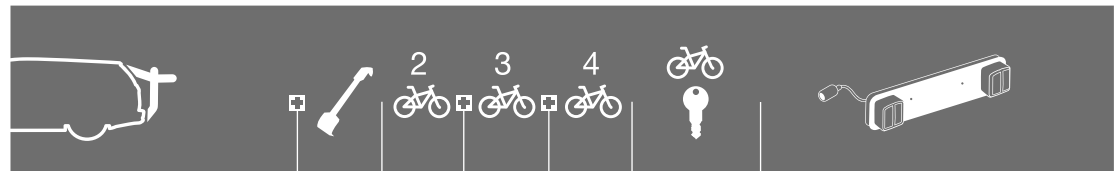

VAUXHALL

Model	Body Style	Accessories	973-18	973-23	Lock 538	Lightboard 976 recommended
Adam	3-dr Hatchback, 13->	RaceWay 991	x		x	Lightboard 976 recommended
Agila	5-dr MPV, 00-07	BackPac 973	x	973-23	x	Lightboard 976 recommended
Agila	5-dr MPV, 00-07	ClipOn 9104	x	x	Lock 538	Lightboard 976 recommended
Agila	5-dr MPV, 00-07	ClipOn High 9106	x		x	Does not cover the rear lights
Astra	5-dr Estate, 92-97	BackPac 973	973-19	973-23	x	Does not cover the rear lights
Astra	5-dr Estate, 92-97	ClipOn 9104	x	x	Lock 538	Lightboard 976 recommended
Astra	5-dr Estate, 92-97	ClipOn High 9106	x		x	Does not cover the rear lights
Astra	3/5-dr Hatchback, 92-97	ClipOn 9104	x	x	Lock 538	Lightboard 976 recommended
Astra	3/5-dr Hatchback, 92-97	ClipOn High 9106	x		x	Does not cover the rear lights
Astra	5-dr Estate, 02-03	BackPac 973	973-19	973-23	x	Does not cover the rear lights
Astra	5-dr Estate, 04-09	BackPac 973	973-15	973-23	x	Does not cover the rear lights
Astra	5-dr Estate, 04-09	ClipOn 9104	x	x	Lock 538	Lightboard 976 recommended
Astra	5-dr Estate, 04-09	ClipOn High 9106	x		x	Does not cover the rear lights
Astra	5-dr Estate, 04-09	RaceWay 991/992	x	x	x	Lightboard 976 recommended
Astra	5-dr Hatchback, 04-09	ClipOn 9103	9115	x	Lock 538	Lightboard 976 recommended
Astra	5-dr Hatchback, 04-09	ClipOn High 9105	9115	x	x	Does not cover the rear lights
Astra	5-dr Hatchback, 04-09	RaceWay 991/992	x	x	x	Lightboard 976 recommended
Astra GTC	3-dr Hatchback, 11-15	RaceWay 991/992	x	x	x	Lightboard 976 recommended
Astra SportsTourer	5-dr Estate, 10-15	BackPac 973	973-15	x	x	Does not cover the rear lights
Astra SportsTourer	5-dr Estate, 10-15	RaceWay 991/992	x	x	x	Lightboard 976 recommended
Corsa (B)	3/5-dr Hatchback, 93-00	ClipOn 9103	x	x	Lock 538	Lightboard 976 recommended
Corsa (B)	3/5-dr Hatchback, 93-00	ClipOn High 9105	x		x	Does not cover the rear lights
Corsa (C)	3/5-dr Hatchback, 01-05	ClipOn 9103	x	x	Lock 538	Lightboard 976 recommended
Corsa (C)	3/5-dr Hatchback, 01-05	ClipOn High 9105	x		x	Lightboard 976 recommended
Corsa (D)	3/5-dr Hatchback, 06-14	ClipOn 9103	9115	x	Lock 538	Lightboard 976 recommended
Corsa (D)	3/5-dr Hatchback, 06-14	ClipOn High 9105	9115	x	x	Does not cover the rear lights
Corsa (D)	3/5-dr Hatchback, 06-14	RaceWay 991/992	x	x	x	Lightboard 976 recommended
Insignia	5-dr Hatchback, 09->	RaceWay 991	x		x	Lightboard 976 recommended
Meriva	5-dr MPV, 03-06	BackPac 973	973-15	973-23	x	Lightboard 976 recommended
Meriva	5-dr MPV, 03-06	ClipOn 9104	x	x	Lock 538	Lightboard 976 recommended
Meriva	5-dr MPV, 03-06	ClipOn High 9106	x		x	Lightboard 976 recommended
Meriva	5-dr MPV, 03-06	RaceWay 991/992	x	x	x	Lightboard 976 recommended
Meriva	5-dr MPV, 10-17	BackPac 973	973-15	973-23	x	Does not cover the rear lights
Meriva	5-dr MPV, 10-17	ClipOn 9104	x	x	Lock 538	Lightboard 976 recommended