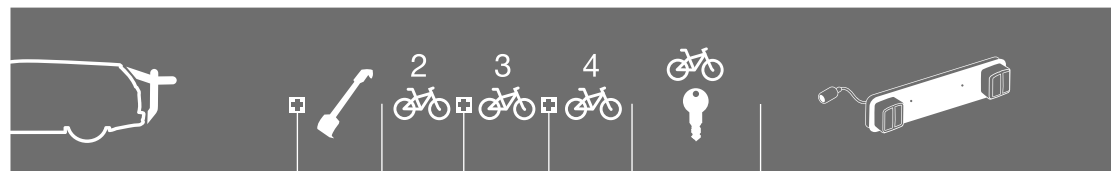

VAUXHALL

Model	Year	Rack Type	Lightboard	2 Bikes	3 Bikes	4 Bikes	Key	Notes
Meriva	5-dr MPV, 10-17	ClipOn High 9106		x			x	Does not cover the rear lights
Meriva	5-dr MPV, 10-17	RaceWay 991/992		x	x		x	Lightboard 976 recommended
Omega	5-dr Estate, 94-03	BackPac 973	973-16	x	973-23		x	Does not cover the rear lights
Omega	5-dr Estate, 94-03	ClipOn 9104		x	x		Lock 538	Lightboard 976 recommended
Omega	5-dr Estate, 94-03	ClipOn High 9106		x			x	Does not cover the rear lights
Sintra	5-dr MPV, 96-99	BackPac 973	973-16	x	973-23		x	Does not cover the rear lights
Vectra	5-dr Estate, 96-02	BackPac 973	973-18	x			x	Does not cover the rear lights
Vectra	5-dr Estate, 96-02	ClipOn 9104		x	x		Lock 538	Lightboard 976 recommended
Vectra	5-dr Estate, 96-02	ClipOn High 9106		x			x	Lightboard 976 recommended
Vectra	5-dr Estate, 03-08	BackPac 973	973-16	x	973-23		x	Does not cover the rear lights
Vectra	5-dr Estate, 03-08	ClipOn 9104	9115	x	x		Lock 538	Lightboard 976 recommended
Vectra	5-dr Estate, 03-08	ClipOn High 9106	9115	x			x	Does not cover the rear lights
Vivaro	5-dr Van, 01-14	BackPac 973	973-18	x	973-23		x	Lightboard 976 recommended
Zafira	5-dr MPV, 98-11	BackPac 973	973-16	x	973-23		x	Does not cover the rear lights
Zafira	5-dr MPV, 98-11	ClipOn 9104		x	x		Lock 538	Lightboard 976 recommended
Zafira	5-dr MPV, 98-11	ClipOn High 9106		x			x	Lightboard 976 recommended
Zafira Family	5-dr MPV, 11-14	BackPac 973	973-16	x	973-23		x	Does not cover the rear lights
Zafira Family	5-dr MPV, 11-14	ClipOn 9104		x	x		Lock 538	Lightboard 976 recommended
Zafira Family	5-dr MPV, 11-14	ClipOn High 9106		x			x	Lightboard 976 recommended
Zafira Family	5-dr MPV, 11-14	RaceWay 991/992		x	x		x	Lightboard 976 recommended
Zafira Tourer	5-dr MPV, 12->	BackPac 973	973-16	x			x	Does not cover the rear lights
Zafira Tourer	5-dr MPV, 12->	ClipOn 9104		x	x		Lock 538	Lightboard 976 recommended
Zafira Tourer	5-dr MPV, 12->	ClipOn High 9106		x			x	Does not cover the rear lights

VOLKSWAGEN

Model	Year	Rack Type	Lightboard	2 Bikes	3 Bikes	4 Bikes	Key	Notes
Beetle	3-dr Hatchback, 12>	RaceWay 991		x			x	Lightboard 976 recommended
Bora	5-dr Estate, 99-05	BackPac 973	973-18	x	973-23		x	Does not cover the rear lights
Bora	5-dr Estate, 99-05	ClipOn 9104		x	x		Lock 538	Lightboard 976 recommended
Bora	5-dr Estate, 99-05	ClipOn High 9106		x			x	Does not cover the rear lights
Caddy Life	5-dr MPV, 16->	Backpac 973	973-18	x	973-23		x	Does not cover the rear lights
Caddy Maxi Life	5-dr MPV, 16->	Backpac 973	973-18	x	973-23		x	Does not cover the rear lights
Caddy Life	5-dr MPV, 04-15	BackPac 973	973-18	x			x	Does not cover the rear lights
Caddy Maxi Life	5-dr MPV, 08-15	BackPac 973	973-18	x			x	Does not cover the rear lights
California (T5)	4-dr BUS, 03-15	BackPac 973	973-18	x	973-23	973-24	x	Does not cover the rear lights
California (T6)	4-dr BUS, 15->	BackPac 973	973-18	x	973-23	973-24	x	Does not cover the rear lights