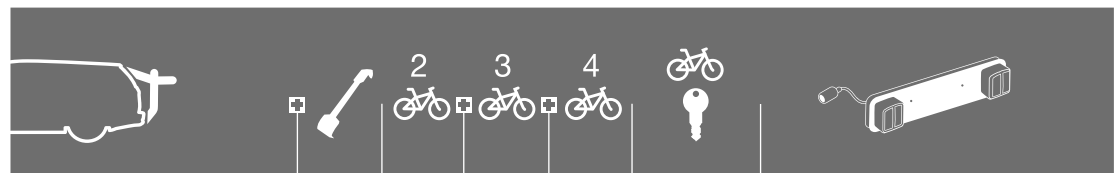

JAGUAR

XF	4-dr Sedan, 08->	RaceWay 991		x		x	Lightboard 976 recommended

JEEP

Cherokee	5-dr SUV, 98-00	BackPac 973	973-16	x	973-23	x	Does not cover the rear lights
Cherokee	5-dr SUV, 98-00	ClipOn High 9106		x		x	Does not cover the rear lights
Cherokee	5-dr SUV, 02-07	ClipOn 9104		x	x	Lock 538	Lightboard 976 recommended
Commander	5-dr SUV, 06-10	ClipOn 9104		x	x	Lock 538	Lightboard 976 recommended
Commander	5-dr SUV, 06-10	ClipOn High 9106		x		x	Does not cover the rear lights
Grand Cherokee	5-dr SUV, 93-98	BackPac 973	973-16	x	973-23	x	Does not cover the rear lights
Grand Cherokee	5-dr SUV, 99-04	BackPac 973	973-16	x	973-23	x	Does not cover the rear lights
Grand Cherokee	5-dr SUV, 99-04	ClipOn 9104		x	x	Lock 538	Lightboard 976 recommended
Grand Cherokee	5-dr SUV, 99-04	ClipOn High 9106		x		x	Does not cover the rear lights
Grand Cherokee	5-dr SUV, 05-10	BackPac 973	973-17	x	973-23	x	Does not cover the rear lights
Grand Cherokee	5-dr SUV, 05-10	ClipOn 9104		x	x	Lock 538	Lightboard 976 recommended
Grand Cherokee	5-dr SUV, 05-10	ClipOn High 9106		x		x	Does not cover the rear lights
Patriot	5-dr SUV, 06-17	RaceWay 991		x		x	Lightboard 976 recommended

KIA

Carens	5-dr MPV, 02-06	BackPac 973	973-16	x	973-23	x	Does not cover the rear lights
Carens	5-dr MPV, 02-06	ClipOn 9104		x	x	Lock 538	Lightboard 976 recommended
Carens	5-dr MPV, 02-06	ClipOn High 9106		x		x	Does not cover the rear lights
Carens	5-dr MPV, 07-12	BackPac 973	973-15	x	973-23	x	Does not cover the rear lights
Carens	5-dr MPV, 07-12	ClipOn 9104	9115	x	x	Lock 538	Lightboard 976 recommended
Carens	5-dr MPV, 07-12	ClipOn High 9106	9115	x		x	Does not cover the rear lights
Carnival I	5-dr MPV, 98-01	BackPac 973	973-17	x	973-23	x	Does not cover the rear lights
Carnival I	5-dr MPV, 98-01	ClipOn 9104	9111	x	x	Lock 538	Lightboard 976 recommended
Carnival I	5-dr MPV, 98-05	ClipOn High 9106	9111	x		x	Does not cover the rear lights
Carnival I	5-dr MPV, 02-05	BackPac 973	973-16	x	973-23	x	Does not cover the rear lights
Carnival II	5-dr MPV, 06-14	BackPac 973	973-15	x	973-23	x	Does not cover the rear lights
Carnival II	5-dr MPV, 06-14	ClipOn 9104	9111	x	x	Lock 538	Lightboard 976 recommended
Carnival II	5-dr MPV, 06-14	ClipOn High 9106	9111	x		x	Does not cover the rear lights
Cee'd	5-dr Hatchback, 07-11	ClipOn 9103	9115	x	x	Lock 538	Lightboard 976 recommended
Cee'd	5-dr Hatchback, 07-11	ClipOn High 9105	9115	x		x	Does not cover the rear lights
Cee'd	5-dr Estate, 07-12	RaceWay 991/992		x	x	x	Lightboard 976 recommended
Cerato	5-dr Hatchback, 04-09	ClipOn 9103		x	x	Lock 538	Lightboard 976 recommended
Cerato	5-dr Hatchback, 04-09	ClipOn High 9105		x		x	Does not cover the rear lights