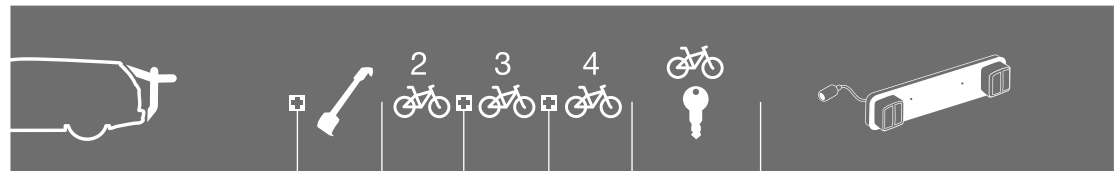

SAAB

9-3	5-dr Hatchback, 98-02	RaceWay 991/992		x	x	x	Lightboard 976 recommended
9-3	4-dr Sedan, 03-12	RaceWay 991		x		x	Lightboard 976 recommended
9-5	4-dr Sedan, 10-12	RaceWay 991		x		x	Lightboard 976 recommended

SEAT

Alhambra	5-dr MPV, 96-00	BackPac 973	973-16	x	973-23	x	Does not cover the rear lights
Alhambra	5-dr MPV, 96-00	ClipOn 9104	9111	x	x	Lock 538	Lightboard 976 recommended
Alhambra	5-dr MPV, 96-00	ClipOn High 9106	9111	x		x	Does not cover the rear lights
Alhambra	5-dr MPV, 01-09	BackPac 973	973-16	x	973-23	x	Does not cover the rear lights
Alhambra	5-dr MPV, 01-09	ClipOn 9104	9111	x	x	Lock 538	Lightboard 976 recommended
Alhambra	5-dr MPV, 01-09	ClipOn High 9106	9111	x		x	Does not cover the rear lights
Alhambra (Mk II)	5-dr MPV, 10->	BackPac 973	973-15	x	973-23	x	Does not cover the rear lights
Alhambra (Mk II)	5-dr MPV, 10->	ClipOn 9104		x	x	Lock 538	Lightboard 976 recommended
Alhambra (Mk II)	5-dr MPV, 10->	ClipOn High 9106		x		x	Does not cover the rear lights
Alhambra (Mk II)	5-dr MPV, 10->	RaceWay 991/992		x	x	x	Lightboard 976 recommended
Altea	5-dr MPV, 04-09	BackPac 973	973-15	x	973-23	x	Does not cover the rear lights
Altea	5-dr MPV, 04-09	ClipOn 9104		x	x	Lock 538	Lightboard 976 recommended
Altea	5-dr MPV, 04-09	ClipOn High 9106		x		x	Does not cover the rear lights
Altea Freetrack	5-dr MPV, 07-15	BackPac 973	973-15	x	973-23	x	Does not cover the rear lights
Altea Freetrack	5-dr MPV, 07-15	ClipOn 9104		x	x	Lock 538	Lightboard 976 recommended
Altea Freetrack	5-dr MPV, 07-15	ClipOn High 9106		x		x	Does not cover the rear lights
Altea XL	5-dr MPV, 06-15	BackPac 973	973-15	x	973-23	x	Does not cover the rear lights
Altea XL	5-dr MPV, 06-15	ClipOn 9104		x	x	Lock 538	Lightboard 976 recommended
Altea XL	5-dr MPV, 06-15	ClipOn High 9106		x		x	Does not cover the rear lights
Arosa	3-dr Hatchback, 98-05	ClipOn 9103		x	x	Lock 538	Lightboard 976 recommended
Arosa	3-dr Hatchback, 98-05	ClipOn High 9105		x		x	Does not cover the rear lights
Ateca	5-dr SUV, 16->	BackPac 973	973-15	x		x	Lightboard 976 recommended
Cordoba	5-dr Estate, 98-02	BackPac 973	973-18	x	973-23	x	Does not cover the rear lights
Cordoba	5-dr Estate, 98-02	ClipOn 9103		x	x	Lock 538	Lightboard 976 recommended
Exeo	5-dr Estate, 09-13	BackPac 973	973-17	x	973-23	x	Does not cover the rear lights
Exeo	5-dr Estate, 09-13	ClipOn 9103		x	x	Lock 538	Lightboard 976 recommended
Exeo	5-dr Estate, 09-13	ClipOn High 9105		x		x	Does not cover the rear lights
Exeo	5-dr Estate, 09-13	RaceWay 991		x		x	Lightboard 976 recommended
Ibiza	3/5-dr Hatchback, 93-99	ClipOn 9103		x	x	Lock 538	Lightboard 976 recommended
Ibiza	3/5-dr Hatchback, 93-99	ClipOn High 9105		x		x	Does not cover the rear lights