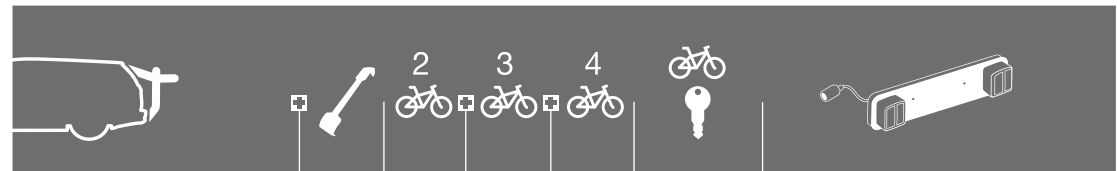

TOYOTA

Corolla	5-dr Estate, 93-04	ClipOn 9104		x	x		Lock 538	Lightboard 976 recommended
Corolla	5-dr Estate, 93-04	ClipOn High 9106		x			x	Does not cover the rear lights
Corolla	5-dr Estate, 02-04	BackPac 973	973-15	x	973-23		x	Does not cover the rear lights
Corolla	3/5-dr Hatchback, 02-04	ClipOn 9103		x	x		Lock 538	Lightboard 976 recommended
Corolla	3/5-dr Hatchback, 02-04	ClipOn High 9105		x			x	Does not cover the rear lights
Corolla	5-dr Estate, 04-08	BackPac 973	973-15	x	973-23		x	Does not cover the rear lights
Corolla	5-dr Estate, 04-08	ClipOn 9104		x	x		Lock 538	Lightboard 976 recommended
Corolla	5-dr Estate, 04-08	ClipOn High 9106		x			x	Lightboard 976 recommended
Corolla	3/5-dr Hatchback, 05-06	ClipOn 9104		x	x		Lock 538	Lightboard 976 recommended
Corolla	3/5-dr Hatchback, 05-06	ClipOn High 9106		x			x	Does not cover the rear lights
Corolla	4-dr Sedan, 07-13	RaceWay 991		x			x	Lightboard 976 recommended
Corolla Verso	5-dr MPV, 02-08	BackPac 973	973-15	x			x	Does not cover the rear lights
Corolla Verso	5-dr MPV, 02-08	ClipOn 9104		x	x		Lock 538	Lightboard 976 recommended
Corolla Verso	5-dr MPV, 02-08	ClipOn High 9106		x			x	Lightboard 976 recommended
GT86	2-dr Coupé, 13->	RaceWay 991		x			x	Lightboard 976 recommended
iQ	3-dr Hatchback, 08-15	RaceWay 991		x			x	Lightboard 976 recommended
ProAce Verso	5-dr BUS, 16-	BackPac 973	973-18	x	973-23		x	Does not cover the rear lights
Picnic	5-dr MPV, 97-06	BackPac 973	973-16	x	973-23	973-24	x	Does not cover the rear lights
Picnic	5-dr MPV, 97-06	ClipOn 9104		x	x		Lock 538	Lightboard 976 recommended
Picnic	5-dr MPV, 97-06	ClipOn High 9106		x			x	Does not cover the rear lights
Previa	5-dr MPV, 90-99	BackPac 973	973-17	x	973-23		x	Does not cover the rear lights
Previa	5-dr MPV, 90-99	ClipOn High 9106	9111	x			x	Lightboard 976 recommended
Prius	5-dr Hatchback, 04-08	RaceWay 991/992		x	x		x	Lightboard 976 recommended
Prius	5-dr Hatchback, 09-15	RaceWay 991		x			x	Lightboard 976 recommended
Yaris (Mk I)	3/5-dr Hatchback, 04-05	ClipOn 9103		x	x		Lock 538	Lightboard 976 recommended
Yaris (Mk I)	3/5-dr Hatchback, 04-05	ClipOn High 9105		x			x	Does not cover the rear lights
Yaris (Mk II)	3/5-dr Hatchback, 05-11	ClipOn 9103		x	x		Lock 538	Lightboard 976 recommended
Yaris (Mk II)	3/5-dr Hatchback, 05-11	ClipOn High 9105		x			x	Does not cover the rear lights
Yaris (Mk II)	3/5-dr Hatchback, 05-11	RaceWay 991/992		x	x		x	Lightboard 976 recommended
Yaris (Mk III)	3/5-dr Hatchback, 12->	Clipon 9103		x	x		Lock 538	Lightboard 976 recommended
Yaris (Mk III)	3/5-dr Hatchback, 12->	Clipon High 9105		x			x	Does not cover the rear lights
Yaris (Mk III)	3/5-dr Hatchback, 12->	RaceWay 991		x			x	Lightboard 976 recommended