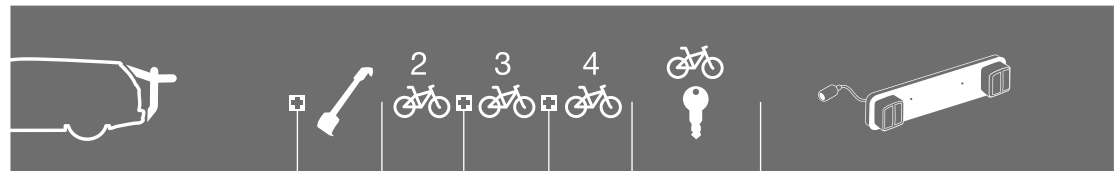

MAZDA

323 F	5-dr Hatchback, 98-00	ClipOn High 9105		x			x	Does not cover the rear lights
CX-7	5-dr SUV, 07-09	BackPac 973	973-17	x	973-23		x	Does not cover the rear lights
Demio	5-dr MPV, 96-02	BackPac 973	973-15	x	973-23		x	Does not cover the rear lights
Demio	5-dr MPV, 96-02	ClipOn 9104		x	x		Lock 538	Lightboard 976 recommended
Demio	5-dr MPV, 96-02	ClipOn High 9106		x			x	Does not cover the rear lights
MPV	5-dr MPV, 99-06	BackPac 973	973-15	x	973-23	973-24	x	Does not cover the rear lights
MPV	5-dr MPV, 99-06	ClipOn 9104	9111	x	x		Lock 538	Lightboard 976 recommended
MPV	5-dr MPV, 99-06	ClipOn High 9106	9111	x			x	Does not cover the rear lights
MPV	5-dr MPV, 99-06	RaceWay 991		x			x	Lightboard 976 recommended
Premacy	5-dr MPV, 99-04	ClipOn 9104		x	x		Lock 538	Lightboard 976 recommended
Premacy	5-dr MPV, 99-04	ClipOn High 9106		x			x	Lightboard 976 recommended
Tribute	5-dr SUV, 00-06	BackPac 973	973-16	x	973-23	973-24	x	Lightboard 976 recommended
Tribute	5-dr SUV, 00-06	ClipOn 9104		x	x		Lock 538	Lightboard 976 recommended
Tribute	5-dr SUV, 00-06	ClipOn High 9106		x			x	Does not cover the rear lights

MERCEDES BENZ

A-Class (W169)	3/5-dr Hatchback, 04-12	BackPac 973	973-18	x	973-23		x	Does not cover the rear lights
A-Class (W169)	3/5-dr Hatchback, 04-12	ClipOn 9104		x	x		Lock 538	Lightboard 976 recommended
A-Class (W169)	3/5-dr Hatchback, 04-12	ClipOn High 9106		x			x	Does not cover the rear lights
A-Class (W169)	3/5-dr Hatchback, 04-12	RaceWay 991/992		x	x		x	Lightboard 976 recommended
B-Class (W245)	5-dr Hatchback, 05-11	BackPac 973	973-15	x	973-23		x	Does not cover the rear lights
B-Class (W245)	5-dr Hatchback, 05-11	ClipOn 9104		x	x		Lock 538	Lightboard 976 recommended
B-Class (W245)	5-dr Hatchback, 05-11	ClipOn High 9106		x			x	Does not cover the rear lights
B-Class (W245)	5-dr Hatchback, 05-11	RaceWay 991/992		x	x		x	Lightboard 976 recommended
C-Class (W202)	5-dr Estate, 93-99	ClipOn 9103		x	x		Lock 538	Lightboard 976 recommended
C-Class (W202)	5-dr Estate, 93-99	ClipOn High 9105		x			x	Does not cover the rear lights
C-Class (W204)	5-dr Estate, 07-14	BackPac 973	973-15	x	973-23		x	Does not cover the rear lights
C-Class (W204)	5-dr Estate, 07-14	ClipOn 9103		x	x		Lock 538	Lightboard 976 recommended
C-Class (W204)	5-dr Estate, 07-14	ClipOn High 9105		x			x	Does not cover the rear lights
C-Class (W204)	5-dr Estate, 07-14	RaceWay 991/992		x	x		x	Lightboard 976 recommended
C-Class (W204)	4-dr Sedan, 07-14	RaceWay 991/992		x	x		x	Lightboard 976 recommended
C-Class (W205)	4-dr Sedan, 14->	RaceWay 991/992		x	x		x	Lightboard 976 recommended
CLK-Class (A209)	2-dr Cabriolet, 03-09	RaceWay 991		x			x	Lightboard 976 recommended
E-Class (W212)	4-dr Sedan, 09-16	RaceWay 991/992		x	x		x	Lightboard 976 recommended
M-Class (W163)	5-dr SUV, 98-01	BackPac 973	973-16	x	973-23	973-24	x	Does not cover the rear lights