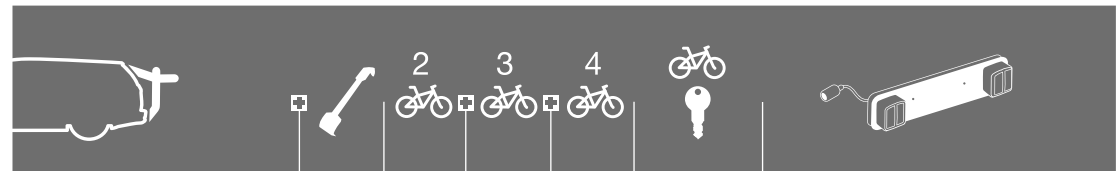

OPEL

Model	Body Style	Year Range	Rack Model	Code	2	3	4	Key	Lightboard
Astra	5-dr Estate	04-09	ClipOn 9104		x	x		Lock 538	Lightboard 976 recommended
Astra	5-dr Estate	04-09	ClipOn High 9106		x			x	Does not cover the rear lights
Astra	5-dr Estate	04-09	RaceWay 991/992		x	x		x	Lightboard 976 recommended
Astra GTC	3-dr Hatchback	12-15	RaceWay 991/992		x	x		x	Lightboard 976 recommended
Astra SportsTourer	5-dr Estate	10-15	BackPac 973	973-15	x			x	Does not cover the rear lights
Astra SportsTourer	5-dr Estate	10-15	RaceWay 991/992		x	x		x	Lightboard 976 recommended
Corsa (B)	3/5-dr Hatchback	93-00	ClipOn 9103		x	x		Lock 538	Lightboard 976 recommended
Corsa (B)	3/5-dr Hatchback	93-00	ClipOn High 9105		x			x	Does not cover the rear lights
Corsa (C)	3/5-dr Hatchback	01-05	ClipOn 9103		x	x		Lock 538	Lightboard 976 recommended
Corsa (C)	3/5-dr Hatchback	01-05	ClipOn High 9105		x			x	Lightboard 976 recommended
Corsa (D)	3/5-dr Hatchback	06-14	ClipOn 9103	9115	x	x		Lock 538	Lightboard 976 recommended
Corsa (D)	3/5-dr Hatchback	06-14	ClipOn High 9105	9115	x			x	Does not cover the rear lights
Corsa (D)	3/5-dr Hatchback	06-14	RaceWay 991/992		x	x		x	Lightboard 976 recommended
Insignia	5-dr Hatchback	09-17	RaceWay 991		x			x	Lightboard 976 recommended
Insignia Grand Sport	5-dr Hatchback	17->	RaceWay 991		x			x	Lightboard 976 recommended
Meriva	5-dr MPV	03-06	BackPac 973	973-15	x	973-23		x	Lightboard 976 recommended
Meriva	5-dr MPV	03-06	ClipOn 9104		x	x		Lock 538	Lightboard 976 recommended
Meriva	5-dr MPV	03-06	ClipOn High 9106		x			x	Lightboard 976 recommended
Meriva	5-dr MPV	03-06	RaceWay 991/992		x	x		x	Lightboard 976 recommended
Meriva	5-dr MPV	10-17	BackPac 973	973-15	x	973-23		x	Does not cover the rear lights
Meriva	5-dr MPV	10-17	ClipOn 9104		x	x		Lock 538	Lightboard 976 recommended
Meriva	5-dr MPV	10-17	ClipOn High 9106		x			x	Does not cover the rear lights
Meriva	5-dr MPV	10-17	RaceWay 991/992		x	x		x	Lightboard 976 recommended
Omega	5-dr Estate	94-03	BackPac 973	973-16	x	973-23		x	Does not cover the rear lights
Omega	5-dr Estate	94-03	ClipOn 9104		x	x		Lock 538	Lightboard 976 recommended
Omega	5-dr Estate	94-03	ClipOn High 9106		x			x	Does not cover the rear lights
Sintra	5-dr MPV	96-99	BackPac 973	973-16	x	973-23		x	Does not cover the rear lights
Vectra	5-dr Estate	96-02	BackPac 973	973-18	x			x	Does not cover the rear lights
Vectra	5-dr Estate	96-02	ClipOn 9104		x	x		Lock 538	Lightboard 976 recommended
Vectra	5-dr Estate	96-02	ClipOn High 9106		x			x	Lightboard 976 recommended
Vectra	5-dr Estate	03-08	BackPac 973	973-16	x	973-23		x	Does not cover the rear lights
Vectra	5-dr Estate	03-08	ClipOn 9104	9115	x	x		Lock 538	Lightboard 976 recommended
Vectra	5-dr Estate	03-08	ClipOn High 9106	9115	x			x	Does not cover the rear lights
Vivaro	5-dr Van	01-14	BackPac 973	973-18	x	973-23		x	Lightboard 976 recommended