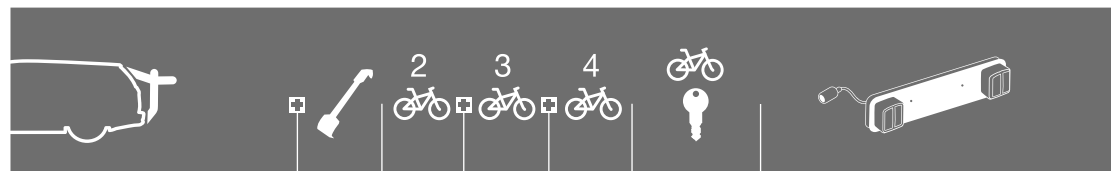

CHEVROLET

Orlando	5-dr MPV, 11->	ClipOn 9103		x	x		Lock 538	Lightboard 976 recommended
Orlando	5-dr MPV, 11->	ClipOn High 9105		x			x	Lightboard 976 recommended
Orlando	5-dr MPV, 11->	RaceWay 991/992		x	x		x	Lightboard 976 recommended
Tacuma	5-dr Estate, 04-08	BackPac 973	973-16	x	973-23		x	Lightboard 976 recommended
Tacuma	5-dr Estate, 04-08	ClipOn 9104		x	x		Lock 538	Lightboard 976 recommended
Tacuma	5-dr Estate, 04-08	ClipOn High 9106		x			x	Lightboard 976 recommended
Trans Sport	5-dr MPV, 97-05	BackPac 973	973-16	x	973-23		x	Does not cover the rear lights
Trans Sport	5-dr MPV, 97-05	ClipOn 9104	9111	x	x		Lock 538	Lightboard 976 recommended
Trans Sport	5-dr MPV, 97-05	ClipOn High 9106	9111	x			x	Does not cover the rear lights
Uplander	5-dr VAN, 05-09	ClipOn 9104	9111	x	x		Lock 538	Lightboard 976 recommended
Uplander	5-dr VAN, 05-09	ClipOn High 9106	9111	x			x	Does not cover the rear lights

CHRYSLER

Grand Voyager	5-dr MPV, 88-95	BackPac 973	973-14	x	973-23	973-24	x	Does not cover the rear lights
Grand Voyager	5-dr MPV, 96-00	BackPac 973	973-17	x	973-23		x	Does not cover the rear lights
Grand Voyager	5-dr MPV, 96-00	ClipOn 9104	9111	x	x		Lock 538	Lightboard 976 recommended
Grand Voyager	5-dr MPV, 96-00	ClipOn High 9106	9111	x			x	Does not cover the rear lights
Grand Voyager	5-dr MPV, 01-07	BackPac 973	973-16	x	973-23		x	Does not cover the rear lights
Grand Voyager	5-dr MPV, 01-07	ClipOn 9104	9111	x	x		Lock 538	Lightboard 976 recommended
Grand Voyager	5-dr MPV, 01-07	ClipOn High 9106	9111	x			x	Does not cover the rear lights
PT Cruiser	5-dr Estate, 00-10	BackPac 973	973-17	x			x	Does not cover the rear lights
Voyager	5-dr MPV, 88-95	BackPac 973	973-14	x	973-23	973-24	x	Does not cover the rear lights
Voyager	5-dr MPV, 88-95	ClipOn 9104		x	x		Lock 538	Lightboard 976 recommended
Voyager	5-dr MPV, 88-95	ClipOn High 9106		x			x	Does not cover the rear lights
Voyager	5-dr MPV, 96-00	BackPac 973	973-17	x	973-23		x	Does not cover the rear lights
Voyager	5-dr MPV, 96-00	ClipOn 9104	9111	x	x		Lock 538	Lightboard 976 recommended
Voyager	5-dr MPV, 96-00	ClipOn High 9106	9111	x			x	Does not cover the rear lights
Voyager	5-dr MPV, 01-07	BackPac 973	973-16	x	973-23		x	Does not cover the rear lights
Voyager	5-dr MPV, 01-07	ClipOn 9104	9111	x	x		Lock 538	Lightboard 976 recommended
Voyager	5-dr MPV, 01-07	ClipOn High 9106	9111	x			x	Does not cover the rear lights

CITROËN

Berlingo Multispace	5-dr MPV, 08-14	RaceWay 991/992		x	x		x	Lightboard 976 recommended
C3 (Mk I)	5-dr Hatchback, 02-09	ClipOn 9103		x	x		Lock 538	Lightboard 976 recommended
C3 (Mk I)	5-dr Hatchback, 02-09	ClipOn High 9105		x			x	Does not cover the rear lights
C3 (Mk I)	5-dr Hatchback, 02-09	RaceWay 991/992		x	x		x	Lightboard 976 recommended