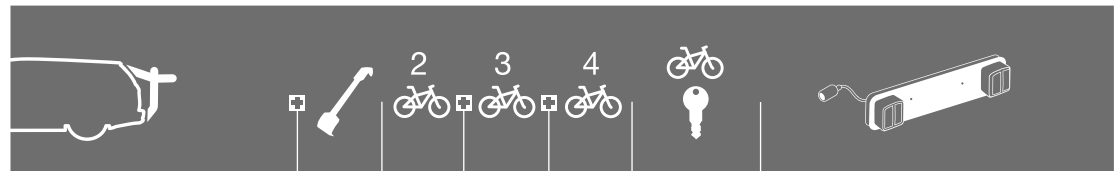

LANCIA

Ypsilon	3-dr Hatchback, 96-02	ClipOn 9103		x	x	Lock 538	Lightboard 976 recommended
Ypsilon	3-dr Hatchback, 96-02	ClipOn High 9105		x		x	Does not cover the rear lights
Zeta	5-dr MPV, 94-02	BackPac 973	973-16	x		x	Does not cover the rear lights
Zeta	5-dr MPV, 94-02	ClipOn 9104	9111	x	x	Lock 538	Lightboard 976 recommended
Zeta	5-dr MPV, 94-02	ClipOn High 9106	9111	x		x	Does not cover the rear lights

LAND ROVER

Freelander 2	5-dr SUV, 07-14	ClipOn 9104		x	x	Lock 538	Lightboard 976 recommended
Freelander 2	5-dr SUV, 07-14	RaceWay 991/992		x	x	x	Lightboard 976 recommended

LEXUS

GS-Series	4-dr Sedan, 12->	RaceWay 991		x		x	Lightboard 976 recommended
IS-Series (Mk III)	4-dr Sedan, 13->	RaceWay 991		x		x	Lightboard 976 recommended
GS 300	4-dr Sedan, 01-04	RaceWay 991		x		x	Lightboard 976 recommended
RX 300	5-dr SUV, 98-03	ClipOn 9104		x	x	Lock 538	Lightboard 976 recommended
RX 300	5-dr SUV, 98-03	ClipOn High 9106		x		x	Does not cover the rear lights

MAZDA

2	5-dr Hatchback, 02-07	ClipOn 9104		x	x	Lock 538	Lightboard 976 recommended
2	5-dr Hatchback, 02-07	ClipOn High 9106		x		x	Does not cover the rear lights
2	5-dr Hatchback, 07-14	ClipOn 9104		x	x	Lock 538	Lightboard 976 recommended
2	5-dr Hatchback, 07-14	RaceWay 991/992		x	x	x	Lightboard 976 recommended
3	5-dr Hatchback, 04-08	ClipOn 9104		x	x	Lock 538	Lightboard 976 recommended
3	5-dr Hatchback, 04-08	RaceWay 991/992		x	x	x	Lightboard 976 recommended
3	4-dr Sedan, 14->	RaceWay 991		x		x	Lightboard 976 recommended
5	5-dr MPV, 11-16	BackPac 973	973-15	x	973-23	x	Does not cover the rear lights
5	5-dr MPV, 11-16	ClipOn 9104		x	x	Lock 538	Lightboard 976 recommended
5	5-dr MPV, 11-16	ClipOn High 9106		x		x	Does not cover the rear lights
6 (Mk I)	5-dr Estate, 02-07	BackPac 973	973-17	x	973-23	x	Does not cover the rear lights
6 (Mk I)	5-dr Estate, 02-07	ClipOn 9104		x	x	Lock 538	Lightboard 976 recommended
6 (Mk I)	5-dr Estate, 02-07	ClipOn High 9106		x		x	Does not cover the rear lights
6 (Mk I)	5-dr Estate, 02-07	RaceWay 991/992		x	x	x	Lightboard 976 recommended
6 (Mk II)	5-dr Hatchback 08-12	RaceWay 991		x		x	Lightboard 976 recommended
6 (Mk II)	4-dr Sedan, 08-12	RaceWay 991		x		x	Lightboard 976 recommended
6 (Mk III)	4-dr Sedan, 13->	RaceWay 991		x		x	Lightboard 976 recommended
121	3/5-dr Hatchback, 96-03	ClipOn High 9105		x		x	Does not cover the rear lights
323 F	5-dr Hatchback, 98-00	ClipOn 9103		x	x	Lock 538	Lightboard 976 recommended