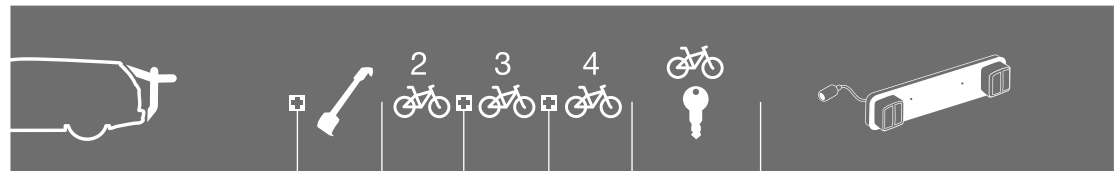

VOLKSWAGEN