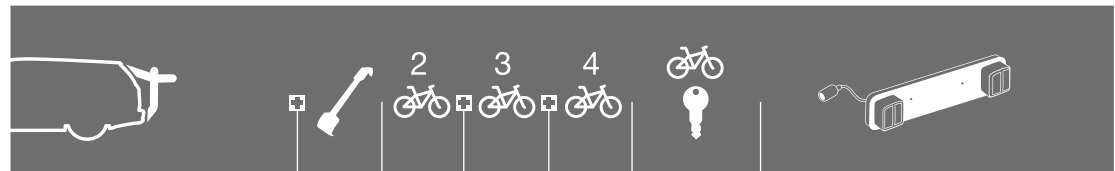

CITROËN

C3 (Mk II)	5-dr Hatchback, 10-13	ClipOn 9103	9115	x	x	Lock 538	Lightboard 976 recommended
C3 (Mk II)	5-dr Hatchback, 10-13	RaceWay 991/992		x	x	x	Lightboard 976 recommended
C3 Picasso	5-dr MPV, 09->	BackPac 973	973-18	x	973-23	x	Lightboard 976 recommended
C3 Picasso	5-dr MPV, 09->	ClipOn 9104		x	x	Lock 538	Lightboard 976 recommended
C3 Picasso	5-dr MPV, 09->	ClipOn High 9106		x		x	Lightboard 976 recommended
C3 Picasso	5-dr MPV, 09->	RaceWay 991/992		x	x	x	Lightboard 976 recommended
C5	4-dr Sedan, 08->	RaceWay 991		x		x	Lightboard 976 recommended
Evasion	5-dr MPV, 94-02	BackPac 973	973-16	x		x	Does not cover the rear lights
Evasion	5-dr MPV, 94-02	ClipOn 9104	9111	x	x	Lock 538	Lightboard 976 recommended
Evasion	5-dr MPV, 94-02	ClipOn High 9106	9111	x		x	Does not cover the rear lights
Nemo	5-dr MPV, 08->	BackPac 973	973-18	x		x	Does not cover the rear lights
Saxo	3/5-dr Hatchback, 96-03	ClipOn 9103		x	x	Lock 538	Lightboard 976 recommended
Saxo	3/5-dr Hatchback, 96-03	ClipOn High 9105		x		x	Does not cover the rear lights
SpaceTourer	5-dr Bus, 16-	BackPac 973	973-18	x	973-23	x	Does not cover the rear lights
Xsara Picasso	5-dr MPV, 00-12	ClipOn 9104	9111	x	x	Lock 538	Lightboard 976 recommended
Xsara Picasso	5-dr MPV, 00-12	ClipOn High 9106	9111	x		x	Does not cover the rear lights

DACIA

Duster	5-dr SUV, 10-17	ClipOn 9104	9115	x	x	Lock 538	Lightboard 976 recommended
Duster	5-dr SUV, 10-17	ClipOn High 9106	9115	x		x	Lightboard 976 recommended
Duster	5-dr SUV, 10-17	RaceWay 991/992		x	x	x	Lightboard 976 recommended
Lodgy	5-dr MPV, 12->	BackPac 973	973-18	x	973-23	x	Lightboard 976 recommended
Lodgy	5-dr MPV, 12->	RaceWay 991/992		x	x	x	Lightboard 976 recommended
Logan MCV	5-dr Estate, 13->	ClipOn 9104		x	x	Lock 538	Lightboard 976 recommended
Logan MCV	5-dr Estate, 13->	ClipOn High 9106		x		x	Lightboard 976 recommended
Logan MCV	5-dr Estate, 13->	RaceWay 991		x		x	Lightboard 976 recommended
Sandero	5-dr Hatchback, 08-12	ClipOn 9104		x	x	Lock 538	Lightboard 976 recommended
Sandero	5-dr Hatchback, 08-12	ClipOn High 9106		x		x	Lightboard 976 recommended
Sandero II	5-dr Hatchback, 13->	ClipOn 9103	9115	x	x	Lock 538	Lightboard 976 recommended
Sandero II	5-dr Hatchback, 13->	ClipOn High 9105	9115	x		x	Does not cover the rear lights
Sandero StepWay	5-dr SUV, 09-12	ClipOn 9104		x	x	Lock 538	Lightboard 976 recommended
Sandero StepWay	5-dr SUV, 09-12	ClipOn High 9106		x		x	Lightboard 976 recommended
Sandero StepWay II	5-dr SUV, 13->	ClipOn 9103	9115	x	x	Lock 538	Lightboard 976 recommended
Sandero StepWay II	5-dr SUV, 13->	ClipOn High 9105	9115	x		x	Does not cover the rear lights