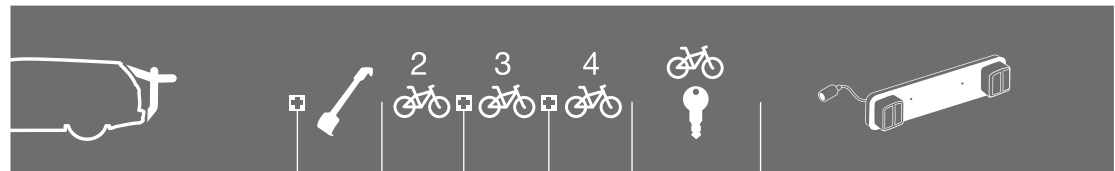

OPEL

Zafira	5-dr MPV, 98-04	BackPac 973	973-16	x	973-23	x	Does not cover the rear lights
Zafira	5-dr MPV, 98-04	ClipOn 9104		x	x	Lock 538	Lightboard 976 recommended
Zafira	5-dr MPV, 98-04	ClipOn High 9106		x		x	Lightboard 976 recommended
Zafira	5-dr MPV, 05-11	BackPac 973	973-16	x	973-23	x	Does not cover the rear lights
Zafira	5-dr MPV, 05-11	ClipOn 9104		x	x	Lock 538	Lightboard 976 recommended
Zafira	5-dr MPV, 05-11	ClipOn High 9106		x		x	Lightboard 976 recommended
Zafira Family	5-dr MPV, 11-14	BackPac 973	973-16	x	973-23	x	Does not cover the rear lights
Zafira Family	5-dr MPV, 11-14	ClipOn 9104		x	x	Lock 538	Lightboard 976 recommended
Zafira Family	5-dr MPV, 11-14	ClipOn High 9106		x		x	Lightboard 976 recommended
Zafira Family	5-dr MPV, 11-14	RaceWay 991/992		x	x	x	Lightboard 976 recommended
Zafira Tourer	5-dr MPV, 12->	BackPac 973	973-16	x		x	Does not cover the rear lights
Zafira Tourer	5-dr MPV, 12->	ClipOn 9104		x	x	Lock 538	Lightboard 976 recommended
Zafira Tourer	5-dr MPV, 12->	ClipOn High 9106		x		x	Does not cover the rear lights