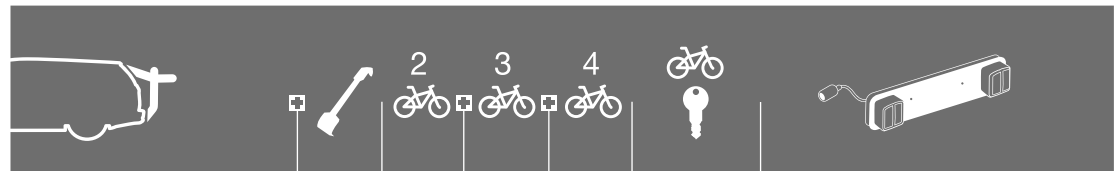

MERCEDES BENZ

M-Class (W164)	5-dr SUV, 05-11	BackPac 973	973-15	x	973-23		x	Does not cover the rear lights
M-Class (W164)	5-dr SUV, 05-11	ClipOn 9104		x	x		Lock 538	Lightboard 976 recommended
M-Class (W164)	5-dr SUV, 05-11	ClipOn High 9106		x			x	Does not cover the rear lights
M-Class (W164)	5-dr SUV, 05-11	RaceWay 991/992		x	x		x	Lightboard 976 recommended
R-Class (W251)	5-dr Estate, 06-13	BackPac 973	973-19	x	973-23		x	Does not cover the rear lights
R-Class (W251)	5-dr Estate, 06-13	ClipOn 9104		x	x		Lock 538	Lightboard 976 recommended
R-Class (W251)	5-dr Estate, 06-13	ClipOn High 9106		x			x	Does not cover the rear lights
V-Class (W638)	5-dr MPV, 97-03	BackPac 973	973-16	x	973-23		x	Does not cover the rear lights
V-Class (W447)	5-dr MPV, 15->	BackPac 973	973-18	x	973-23	973-24	x	Does not cover the rear lights
V-Class (W447)	5-dr MPV, 15->	RaceWay 991/992		x	x		x	Lightboard 976 recommended
Viano	5-dr MPV, 04-14	BackPac 973	973-18	x	973-23	973-24	x	Lightboard 976 recommended
Viano	5-dr MPV, 04-14	RaceWay 991/992		x	x		x	Lightboard 976 recommended
Vito (W638)	4/5-dr MPV, 96-03	BackPac 973	973-16	x	973-23	973-24	x	Does not cover the rear lights
Vito (W639)	4/5-dr MPV, 04-14	BackPac 973	973-16	x	973-23	973-24	x	Lightboard 976 recommended
Vito (W447)	4-dr MPV, 15->	BackPac 973	973-18	x	973-23	973-24	x	Does not cover the rear lights
Vito (W447)	4-dr MPV, 15->	RaceWay 991/992		x	x		x	Lightboard 976 recommended

MINI

Cooper	3-dr Hatchback, 01-06	RaceWay 991/992		x	x		x	Lightboard 976 recommended

MITSUBISHI

Colt	3-dr Hatchback, 92-95	ClipOn 9103		x	x		Lock 538	Lightboard 976 recommended
Colt	5-dr Hatchback, 04-12	ClipOn 9104		x	x		Lock 538	Lightboard 976 recommended
Colt	5-dr Hatchback, 04-10	BackPac 973	973-15	x			x	Lightboard 976 recommended
Colt	5-dr Hatchback, 04-12	ClipOn High 9106		x			x	Lightboard 976 recommended
Colt	3/5-dr Hatchback, 04-12	RaceWay 991		x			x	Lightboard 976 recommended
Colt	3-dr Hatchback, 05-10	ClipOn 9103		x	x		Lock 538	Lightboard 976 recommended
Colt	3-dr Hatchback, 05-10	ClipOn High 9105		x			x	Does not cover the rear lights
Colt	5-dr Hatchback, 09-12	ClipOn 9104		x	x		Lock 538	Lightboard 976 recommended
Galant	4-dr Sedan, 97-05	RaceWay 991		x			x	Lightboard 976 recommended
Galant	5-dr Estate, 97-05	BackPac 973	973-15	x	973-23		x	Does not cover the rear lights
Galant	5-dr Estate, 97-05	ClipOn 9104		x	x		Lock 538	Lightboard 976 recommended
Galant	5-dr Estate, 97-05	ClipOn High 9106		x			x	Does not cover the rear lights
Lancer Sportback	5-dr Hatchback, 08-11	RaceWay 991/992		x	x		x	Lightboard 976 recommended
Outlander (Mk III)	5-dr SUV, 13->	BackPac 973	973-17	x	973-23			Does not cover the rear lights
Space Gear	5-dr MPV, 94-07	BackPac 973	973-16	x	973-23		x	Does not cover the rear lights