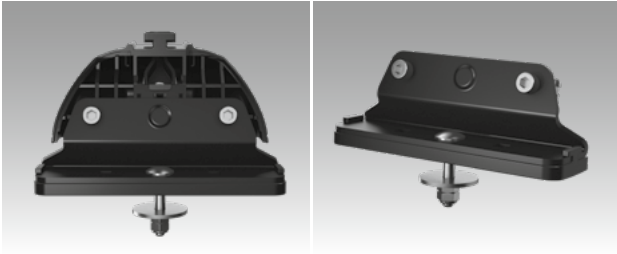

> Professional Racks

Thule Artificial Fixpoint 543

Universal fix point kit for fixation of Thule Rapid System 751 & 753 feet.

SPECIFICATIONS

Fits only 751 and 753 feet.

FEATURES

■ Fixpoint kit to be fixated on covers made out of strong materials like glass fibre, aluminium, plastic or steel. ■ City crash approved for 75 kg according to ISO-norm. ■ Artificial fixpoint to be combined with Thule Rapid System roof rack feet 751 or 753 feet and suitable load bars. ■ All parts in contact with the car have soft coating to prevent marks and scratches.