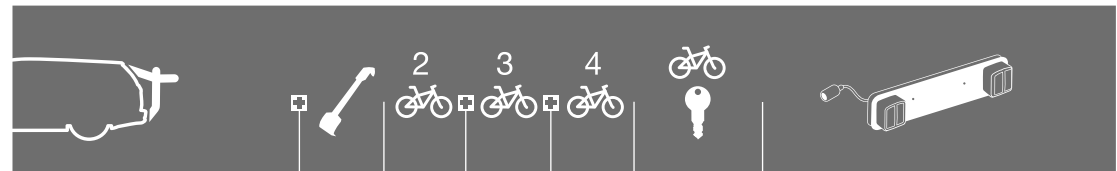

VOLKSWAGEN

Golf V	3/5-dr Hatchback, 04-07	ClipOn 9103	9115	x	x	Lock 538	Lightboard 976 recommended
Golf V	3/5-dr Hatchback, 04-07	ClipOn High 9105	9115	x		x	Does not cover the rear lights
Golf V	3/5-dr Hatchback, 04-07	RaceWay 991/992		x	x	x	Lightboard 976 recommended
Golf V Variant	5-dr Estate, 07-10	BackPac 973	973-15	x	973-23	x	Does not cover the rear lights
Golf V Variant	5-dr Estate, 07-10	ClipOn 9104	9115	x	x	Lock 538	Lightboard 976 recommended
Golf V Variant	5-dr Estate, 07-10	ClipOn High 9106	9115	x		x	Does not cover the rear lights
Golf V Variant	5-dr Estate, 07-10	RaceWay 991/992		x	x	x	Lightboard 976 recommended
Golf VI	3/5-dr Hatchback, 08-12	BackPac 973	973-15	x		x	Does not cover the rear lights
Golf VI	3/5-dr Hatchback, 08-12	ClipOn 9103	9115	x	x	Lock 538	Lightboard 976 recommended
Golf VI	3/5-dr Hatchback, 08-12	ClipOn High 9105	9115	x		x	Does not cover the rear lights
Golf VI	3/5-dr Hatchback, 08-12	RaceWay 991/992		x	x	x	Lightboard 976 recommended
Golf VI Variant	5-dr Estate, 10-13	BackPac 973	973-15	x		x	Does not cover the rear lights
Golf VI Variant	5-dr Estate, 10-13	ClipOn 9104	9115	x	x	Lock 538	Lightboard 976 recommended
Golf VI Variant	5-dr Estate, 10-13	ClipOn High 9106	9115	x		x	Does not cover the rear lights
Golf VI Variant	5-dr Estate, 10-13	RaceWay 991/992		x	x	x	Lightboard 976 recommended
Golf VII	3/5-dr Hatchback, 13->	BackPac 973	973-15	x		x	Does not cover the rear lights
Golf VII	3/5-dr Hatchback, 13->	ClipOn 9103	9115	x	x	Lock 538	Lightboard 976 recommended
Golf VII	3/5-dr Hatchback, 13->	ClipOn High 9105	9115	x		x	Does not cover the rear lights
Golf VII	3/5-dr Hatchback, 13->	RaceWay 991/992		x	x	x	Lightboard 976 recommended
Golf VII Alltrack	5-dr Estate, 15->	BackPac 973	973-15	x	973-23	x	Does not cover the rear lights
Golf VII Alltrack	5-dr Estate, 15->	ClipOn 9103	9115	x	x	Lock 538	Lightboard 976 recommended
Golf VII Alltrack	5-dr Estate, 15->	ClipOn High 9105	9115	x		x	Does not cover the rear lights
Golf VII Alltrack	5-dr Estate, 15->	RaceWay 991/992		x	x	x	Lightboard 976 recommended
Golf VII SportCombi	5-dr Estate, 13->	BackPac 973	973-15	x	973-23	x	Does not cover the rear lights
Golf VII SportCombi	5-dr Estate, 13->	ClipOn 9103	9115	x	x	Lock 538	Lightboard 976 recommended
Golf VII SportCombi	5-dr Estate, 13->	ClipOn High 9105	9115	x		x	Does not cover the rear lights
Golf VII SportCombi	5-dr Estate, 13->	RaceWay 991/992		x	x	x	Lightboard 976 recommended
Golf Plus	5-dr Hatchback, 05-14	BackPac 973	973-15	x	973-23	x	Does not cover the rear lights
Golf Plus	5-dr Hatchback, 05-14	ClipOn 9104		x	x	Lock 538	Lightboard 976 recommended
Golf Plus	5-dr Hatchback, 05-14	ClipOn High 9106		x		x	Does not cover the rear lights
Golf Plus	5-dr Hatchback, 09-14	RaceWay 991/992		x	x	x	Lightboard 976 recommended
Jetta	4-dr Sedan, 11->	RaceWay 991/992		x	x	x	Lightboard 976 recommended
Lupo	3-dr Hatchback, 97-05	ClipOn 9103		x	x	Lock 538	Lightboard 976 recommended
Lupo	3-dr Hatchback, 97-05	ClipOn High 9105		x		x	Does not cover the rear lights