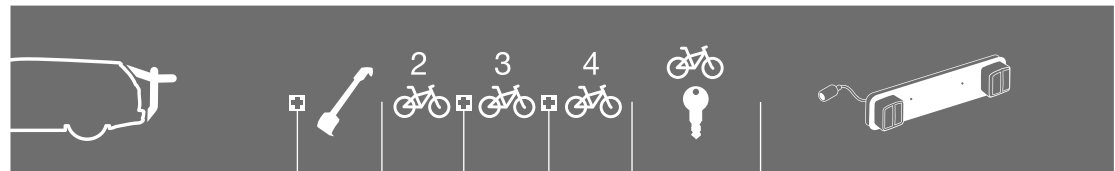

ALFA ROMEO

Giulia	4-dr Sedan, 16-	RaceWay 991		x		x	Lightboard 976 recommended
147	3/5-dr Hatchback, 01-10	ClipOn 9103		x	x	Lock 538	Lightboard 976 recommended
147	3/5-dr Hatchback, 01-10	ClipOn High 9105		x		x	Does not cover the rear lights

AUDI

80 Avant	5-dr Estate, 92-95	BackPac 973	973-17	x	973-23	x	Does not cover the rear lights
100 Avant	5-dr Estate, 92-94	BackPac 973	973-17	x	973-23	x	Does not cover the rear lights
A3	3-dr Hatchback, 96-02	BackPac 973	973-15	x	973-23	x	Does not cover the rear lights
A3	3-dr Hatchback, 96-12	ClipOn 9103		x	x	Lock 538	Lightboard 976 recommended
A3	3-dr Hatchback, 96-12	ClipOn High 9105		x		x	Does not cover the rear lights
A3	5-dr Hatchback, 99-03	BackPac 973	973-15	x	973-23	x	Does not cover the rear lights
A3	5-dr Hatchback, 99-03	ClipOn 9103		x	x	Lock 538	Lightboard 976 recommended
A3	5-dr Hatchback, 99-03	ClipOn High 9105		x		x	Does not cover the rear lights
A3	4-dr Sedan, 13->	RaceWay 991		x		x	Lightboard 976 recommended
A3 Sportback	5-dr Hatchback, 04-12	BackPac 973	973-17	x	973-23	x	Lightboard 976 recommended
A3 Sportback	5-dr Hatchback, 04-12	ClipOn 9103	9115	x	x	Lock 538	Lightboard 976 recommended
A3 Sportback	5-dr Hatchback, 04-12	ClipOn High 9105	9115	x		x	Does not cover the rear lights
A3 Sportback	5-dr Hatchback, 04-12	RaceWay 991/992		x	x	x	Lightboard 976 recommended
A4	4-dr Sedan, 05-15	RaceWay 991		x		x	Lightboard 976 recommended
A4 Allroad	5-dr Estate, 08-15	BackPac 973	973-17	x	973-23	x	Does not cover the rear lights
A4 Allroad	5-dr Estate, 08-15	ClipOn 9103		x	x	Lock 538	Lightboard 976 recommended
A4 Allroad	5-dr Estate, 08-15	ClipOn High 9105		x		x	Does not cover the rear lights
A4 Allroad	5-dr Estate, 08-15	RaceWay 991/992		x	x	x	Lightboard 976 recommended
A4 Avant	5-dr Estate, 96-01	BackPac 973	973-16	x	973-23	x	Does not cover the rear lights
A4 Avant	5-dr Estate, 96-01	ClipOn 9103		x	x	Lock 538	Lightboard 976 recommended
A4 Avant	5-dr Estate, 02-04	BackPac 973	973-15	x	973-23	x	Does not cover the rear lights
A4 Avant	5-dr Estate, 02-04	ClipOn 9103		x	x	Lock 538	Lightboard 976 recommended
A4 Avant	5-dr Estate, 02-04	ClipOn High 9105		x		x	Does not cover the rear lights
A4 Avant	5-dr Estate, 05-07	BackPac 973	973-17	x	973-23	x	Does not cover the rear lights
A4 Avant	5-dr Estate, 05-07	ClipOn 9103		x	x	Lock 538	Lightboard 976 recommended
A4 Avant	5-dr Estate, 05-07	ClipOn High 9105		x		x	Does not cover the rear lights
A4 Avant	5-dr Estate, 08-15	BackPac 973	973-17	x	973-23	x	Does not cover the rear lights
A4 Avant	5-dr Estate, 08-15	ClipOn 9103		x	x	Lock 538	Lightboard 976 recommended
A4 Avant	5-dr Estate, 08-15	ClipOn High 9105		x		x	Does not cover the rear lights
A4 Avant	5-dr Estate, 08-15	RaceWay 991/992		x	x	x	Lightboard 976 recommended