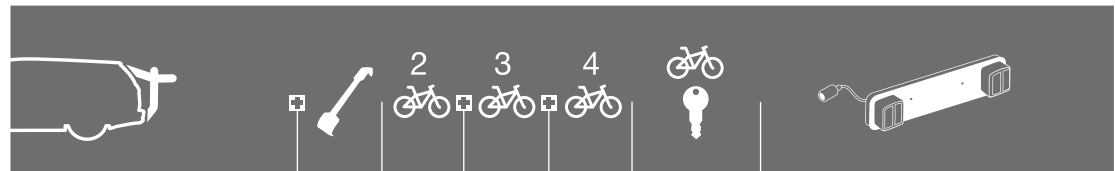

VOLKSWAGEN

Polo (Mk V)	3/5-dr Hatchback, 10->	ClipOn 9103		x	x		Lock 538	Lightboard 976 recommended
Polo (Mk V)	3/5-dr Hatchback, 10->	ClipOn High 9105		x			x	Does not cover the rear lights
Polo (Mk V)	3/5-dr Hatchback, 10->	RaceWay 991/992		x	x		x	Lightboard 976 recommended
Sharan (Mk I)	5-dr MPV, 96-09	BackPac 973	973-16	x		973-23	x	Does not cover the rear lights
Sharan (Mk I)	5-dr MPV, 96-09	ClipOn 9104	9111	x		x	Lock 538	Lightboard 976 recommended
Sharan (Mk I)	5-dr MPV, 96-09	ClipOn High 9106	9111	x			x	Does not cover the rear lights
Sharan (Mk II)	5-dr MPV, 10->	BackPac 973	973-15	x		973-23	x	Does not cover the rear lights
Sharan (Mk II)	5-dr MPV, 10-15	ClipOn 9104		x		x	Lock 538	Lightboard 976 recommended
Sharan (Mk II)	5-dr MPV, 10-15	ClipOn High 9106		x			x	Does not cover the rear lights
Sharan (Mk II)	5-dr MPV, 10-15	RaceWay 991/992		x		x	x	Lightboard 976 recommended
Tiguan (MK II)	5-dr SUV, 16->	BackPac 973	973-17	x		973-23	x	Does not cover the rear lights
Touran	5-dr MPV, 03-09	BackPac 973	973-18	x		973-23 973-24	x	Does not cover the rear lights
Touran	5-dr MPV, 03-09	ClipOn High 9106	9115	x			x	Does not cover the rear lights
Touran	5-dr MPV, 03-15	ClipOn 9104		x		x	Lock 538	Lightboard 976 recommended
Touran	5-dr MPV, 03-15	RaceWay 991/992		x		x	x	Lightboard 976 recommended
Touran	5-dr MPV, 10-15	BackPac 973	973-15	x		973-23	x	Does not cover the rear lights
Touran	5-dr MPV, 10-15	ClipOn High 9106		x			x	Does not cover the rear lights
Transporter (T4)	4-dr VAN, 91-02	BackPac 973	973-18	x		973-23 973-24	x	Does not cover the rear lights
Transporter (T5)	4-dr VAN, 03-15	BackPac 973	973-18	x		973-23 973-24	x	Does not cover the rear lights
Transporter (T6)	4-dr VAN, 15->	BackPac 973	973-18	x		973-23 973-24	x	Does not cover the rear lights
Transporter (T6)	4-dr VAN, 15->	RaceWay 991/992		x		x	x	Lightboard 976 recommended

VOLVO

850	5-dr Estate, 93-96	ClipOn 9104	9110	x		x	Lock 538	Lightboard 976 recommended
850	5-dr Estate, 93-96	ClipOn High 9106	9110	x			x	Lightboard 976 recommended
940	5-dr Estate, 90-98	ClipOn 9104	9110	x		x	Lock 538	Lightboard 976 recommended
940	5-dr Estate, 90-98	ClipOn High 9106	9110	x			x	Does not cover the rear lights
740	5-dr Estate, 82-92	BackPac 973	973-18	x		973-23 973-24	x	Does not cover the rear lights
760	5-dr Estate, 82-90	BackPac 973	973-18	x		973-23 973-24	x	Does not cover the rear lights
940/960	5-dr Estate, 90-98	BackPac 973	973-18	x		973-23 973-24	x	Does not cover the rear lights
C70	2-dr Coupé, 06-13	RaceWay 991		x			x	Lightboard 976 recommended
S60	4-dr Sedan, 10->	RaceWay 991		x			x	Lightboard 976 recommended
S60 Cross Country	4-dr Sedan, 15->	RaceWay 991		x			x	Lightboard 976 recommended
S80	4-dr Sedan, 06-16	RaceWay 991/992		x		x	x	Lightboard 976 recommended
V40	5-dr Estate, 96-99	ClipOn 9103		x		x	Lock 538	Lightboard 976 recommended