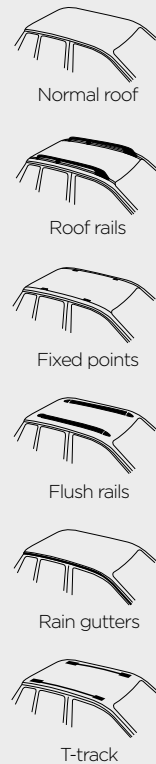

Roof types:

The product numbers represent the components you need to complete your roof rack.

Bar
Load bar in sets of two. In steel or aluminium. For information see page 4-5.

Foot + Short Roof Adapter (SRA)
Roof rack feet in sets of four. For detailed information, see page 6.

The SRA is an adapter for cars with short roof, to increase the distance between the load bar. (Only needed for some car models and only in combination with Thule Rapid System 754).

Kit
Roof rack kit in a set of four. For car specific fit of the roof rack feet to the car roof.

If there is a letter on your specific bar in the Info column, be sure to find out what it means below.

i Important information regarding your roof rack, see table to the right.

- **A** Max load 30 kg
- **B** Max load 40 kg
- **C** Max load 50 kg
- **D** Max load 60 kg

If column is blank, load capacity is over 60 kg. Please check the fitting instruction for information.

- **H** The distance between the roof rack bar does not permit the fitting of a roof box.
- **K** Holes have to be drilled in the roof.
- **L** Only permits fitting of one roof rack bar.
- **M** Without mounting holes in the door frame.
- **N** WingBar Edge has an attractive low profile to the car roof. Therefore care must be taken when fixing additional accessories, such as roof boxes, so as not to interfere with any existing attachments (like antennas) on the vehicle.

In some cases we offer complete packed solutions.

Smart Rack
A complete roof rack in one single package.