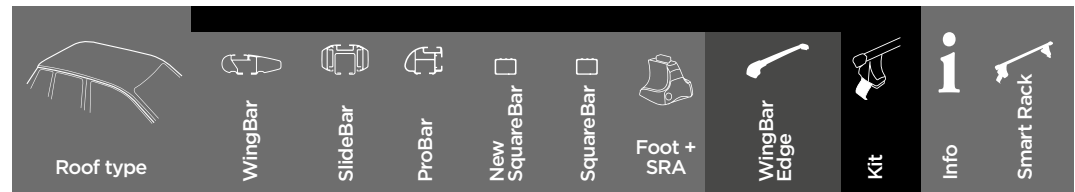

FORD

			Roof type	WingBar	SlideBar	ProBar	New SquareBar	SquareBar	Foot + SRA	WingBar Edge	Kit	Info	Smart Rack
Transit	2-dr Single Cab 06-14		Rain Gutters						766	951			
Transit	4-dr Double Cab 00-05		Rain Gutters						766	951			
Transit	4-dr Double Cab 06-13		Rain Gutters						766	951			
Transit	4-dr Van 00-14		Rain Gutters						766	952			
Transit	4-dr Van 15-		Fixed Points	963	893	393	7125	763	751		3138		
Transit	5-dr Van 00-05		Rain Gutters						766	952			
Transit	5-dr Van 00-05		Rain Gutters, w/ High Roof						766	952			
Transit	5-dr Van 06-14		Rain Gutters						766	952			
Transit	5-dr Van 06-14		Rain Gutters, w/ High Roof						766	952			
Transit 120/130/160/190	4-dr Van 86-99		Rain Gutters						765	951			
Transit Connect	4-dr Van 03-13		Fixed Points	961/961B	891	391	7122	761	753		3021	H	
Transit Connect	4-dr Van 14-		Fixed Points	969/969B	892	391	7123	769	753		3032		
Transit Connect	4-dr Van 14-		Flush Rails	969/969B	892	391	7123	769	753	9593/9593B	4016	C/N	
Transit Courier	4-dr Van 14-		Fixed Points	961/961B	891	391	7122	761	751		3140		
Transit Courier	4-dr Van 14-		Roof Railing	961/961B	891	390	7122	761	757	9585/9585B		N	784/794
Transit Custom	4-dr Van 13-		Fixed Points	963	893	393	7125	763	753		3123	H	
Windstar	5-dr MPV 95-96		Roof Railing	960/960B	891	390	7121	760	757				

GAZ

Gazelle 2705	5-dr Bus 90-		Rain Gutters, w/ High Roof						765	953			
Gazelle 3221	5-dr Bus 90-02		Rain Gutters, w/ High Roof						765	953			
Sobol 2217	5-dr Bus 96-02		Rain Gutters						765	952			
Sobol 2752	5-dr Bus 96-02		Rain Gutters, w/ High Roof						765	953			
Volga 3102	4-dr Sedan 82-09		Rain Gutters				7122	761	951				
Volga 310221	5-dr Estate 97-04		Rain Gutters				7122	761	951				
Volga 3110	4-dr Sedan 97-04		Rain Gutters				7122	761	951				

GMC

Canyon	4-dr Crew Cab 15-		Normal Roof	969/969B	892	391	7123	769	754		1783		
Canyon	4-dr Double Cab 04-12		Normal Roof	969/969B	892	391	7123	769	754		1461	D	
Canyon	4-dr Double Cab 15-		Normal Roof	969/969B	892	391	7123	769	754		1783		
Canyon	4-dr Extended Cab 15-		Normal Roof	969/969B	892	391	7123	769	754		1714		
Sierra	2-dr Single Cab 99-07		Normal Roof	963	893	392	7125	763	754		1522	C	
Sierra	2-dr Single Cab 07-14		Normal Roof	963	893	392	7125	763	754		1532	C