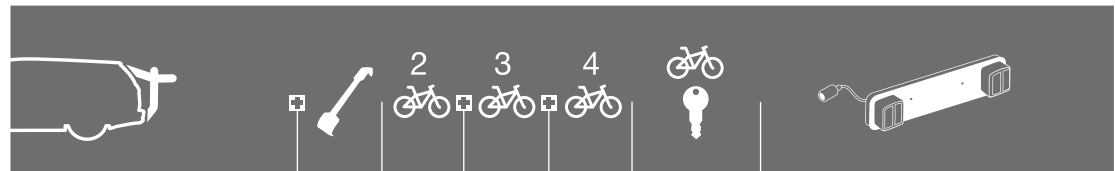

NISSAN

Primera (W12)	5-dr Estate, 02-07	ClipOn High 9106		x		x	Does not cover the rear lights
Primera (W12)	5-dr Estate, 02-07	RaceWay 991/992		x	x	x	Lightboard 976 recommended
Qashqai	5-dr SUV, 07-13	BackPac 973	973-15	x	973-23	x	Does not cover the rear lights
Qashqai	5-dr SUV, 07-13	RaceWay 991		x		x	Lightboard 976 recommended
Qashqai +2	5-dr SUV, 08-14	BackPac 973	973-15	x	973-23	x	Does not cover the rear lights
Qashqai +2	5-dr SUV, 08-14	RaceWay 991		x		x	Lightboard 976 recommended
Serena	4-dr MPV, 92-00	BackPac 973	973-15	x	973-23	x	Lightboard 976 recommended
Serena	4-dr MPV, 92-00	ClipOn 9104	9111	x	x	Lock 538	Lightboard 976 recommended
Serena	5-dr MPV, 10->	BackPac 973	973-18	x	973-23	x	Lightboard 976 recommended
Sunny	3/5-dr Hatchback, 86-90	ClipOn 9103		x	x	Lock 538	Lightboard 976 recommended
Sunny	3/5-dr Hatchback, 86-90	ClipOn High 9105		x		x	Does not cover the rear lights
Sunny	3/5-dr Hatchback, 95-99	ClipOn 9103	9111	x	x	Lock 538	Lightboard 976 recommended
Sunny	3/5-dr Hatchback, 95-99	ClipOn High 9105	9111	x		x	Does not cover the rear lights
Terrano (WD21)	3/5-dr SUV, 88-96	BackPac 973	973-16	x	973-23	x	Does not cover the rear lights
Terrano (WD21)	3/5-dr SUV, 88-96	ClipOn 9104		x	x	Lock 538	Lightboard 976 recommended
X-Trail	5-dr SUV, 01-03	ClipOn 9104		x	x	Lock 538	Lightboard 976 recommended
X-Trail	5-dr SUV, 01-03	ClipOn High 9106		x		x	Lightboard 976 recommended
X-Trail	5-dr SUV, 04-06	ClipOn 9104		x	x	Lock 538	Lightboard 976 recommended
X-Trail	5-dr SUV, 04-06	ClipOn High 9106		x		x	Lightboard 976 recommended

OPEL

Adam	3-dr Hatchback, 13->	RaceWay 991		x		x	Lightboard 976 recommended
Agila	5-dr MPV, 00-07	BackPac 973	973-18	x	973-23	x	Lightboard 976 recommended
Agila	5-dr MPV, 00-07	ClipOn 9104		x	x	Lock 538	Lightboard 976 recommended
Agila	5-dr MPV, 00-07	ClipOn High 9106		x		x	Does not cover the rear lights
Astra	3/5-dr Hatchback, 92-97	ClipOn 9104		x	x	Lock 538	Lightboard 976 recommended
Astra	3/5-dr Hatchback, 92-97	ClipOn High 9106		x		x	Does not cover the rear lights
Astra	5-dr Estate, 92-97	BackPac 973	973-19	x	973-23	x	Does not cover the rear lights
Astra	5-dr Estate, 92-97	ClipOn 9104		x	x	Lock 538	Lightboard 976 recommended
Astra	5-dr Estate, 92-97	ClipOn High 9106		x		x	Does not cover the rear lights
Astra	5-dr Estate, 02-03	BackPac 973	973-19	x	973-23	x	Does not cover the rear lights
Astra	5-dr Hatchback, 04-09	ClipOn 9103	9115	x	x	Lock 538	Lightboard 976 recommended
Astra	5-dr Hatchback, 04-09	ClipOn High 9105	9115	x		x	Does not cover the rear lights
Astra	5-dr Hatchback, 04-09	RaceWay 991/992		x	x	x	Lightboard 976 recommended
Astra	5-dr Estate, 04-09	BackPac 973	973-15	x	973-23	x	Does not cover the rear lights