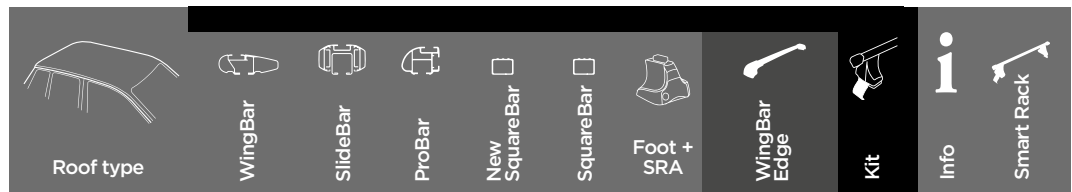

ACURA

Model	Year	Roof type	WingBar	SlideBar	ProBar	New SquareBar	SquareBar	Foot + SRA	WingBar Edge	Kit	Info	Smart Rack
EL	4-dr Sedan 96-05	Normal Roof	961/961B	891	390	7122	761	754		1068		
MDX	5-dr SUV 01-06	Normal Roof	962/962B	892	391	7124	762	754		1548	C	
MDX	5-dr SUV 07-13	Normal Roof	963	893	392	7125	763	754		1549	C	
RDX	5-dr SUV 07-12	Normal Roof	962/962B	892	391	7124	762	754		1550	C	
TL	4-dr Sedan 04-08	Normal Roof	962/962B	892	391	7124	762	754		1544	C	
TL	4-dr Sedan 09-14	Normal Roof	962/962B	892	391	7124	762	754		1519	D	
TSX	4-dr Sedan 09-14	Normal Roof	962/962B	892	391	7124	762	754		1492	D	

ALEKO

S/SL	5-dr Hatchback 88-02	Rain Gutters			391	7124	762	951				

ALFA ROMEO

156 Crosswagon	5-dr Estate 00-07	Roof Railing	961/961B	891	390	7122	761	757				784/794
156 Sportwagon	5-dr Estate 00-07	Roof Railing	961/961B	891	390	7122	761	757				784/794
159	4-dr Sedan 06-11	Normal Roof	961/961B	891	390	7122	761	754		1419	C	
159 Sportwagon	5-dr Estate 06-11	Normal Roof	961/961B	891	390	7122	761	754		1419	C	
159 Sportwagon	5-dr Estate 06-11	Roof Railing	961/961B	891	390	7122	761	757	9582/9582B		N	784/794
Giulia	4-dr Sedan 16-	Normal Roof	961/961B	891	390	7122	761	754		1836	C	
MiTo	3-dr Hatchback 08-	Fixed Points	960/960B	891		7121		753		3079		
Stelvio	5-dr SUV 17-	Flush Rails	961/961B	891	390	7122	761	754	9592	4085	N	

AUDI

100	4-dr Sedan 91-93	Normal Roof	961/961B	891	390	7122	761	754		1002		
100 Avant	5-dr Estate 83-94	Roof Railing	961/961B	891	390	7122	761	757				784/794
A1	3-dr Hatchback 10-	Normal Roof			390	7123	769	754+774		1615	C	
A1	5-dr Hatchback 12-	Normal Roof	961/961B	891	390	7122	761	754		1686	D	
A2	5-dr MPV 00-05	Normal Roof	961/961B	891	390	7122	761	754		1195	C	
A3	3-dr Hatchback 96-02	Normal Roof	961/961B		390	7122	761	754		1038	D	
A3 (8P)	3-dr Hatchback 03-12	Normal Roof	969/969B		391	7123	769	754		1417	C	
A3 (8V)	3-dr Hatchback 12-	Normal Roof	969/969B		391	7123	769	754		1708	D	
A3	4-dr Sedan 13-	Normal Roof	969/969B	892	391	7123	769	754		1748	D	
A3	5-dr Hatchback 96-06 (S. AMERICA)	Normal Roof	961/961B	891	390	7122	761	754		1038	D	
A3	5-dr Hatchback 99-03	Normal Roof	961/961B	891	390	7122	761	754		1038	D	
A3 Sportback (8P)	5-dr Hatchback 04-12	Flush Rails	969/969B	892	391	7123	769	753	9595/9595B	4014	N	
A3 Sportback (8P)	5-dr Hatchback 04-12	Normal Roof	969/969B	892	391	7123	769	754		1417	D	
A3 Sportback (8V)	5-dr Hatchback 12-	Flush Rails	961/961B	891	390	7122	761	753	9595/9595B	4035	N	
A3 Sportback (8V)	5-dr Hatchback 12-	Normal Roof	969/969B	892	391	7123	769	754		1708	D