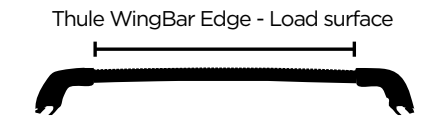

¹ Only in Aluminium color.

² Thule SquareBar 761 - 120 cm.

³ Depending on car roof width.

Thule roof mounted products – width

Bike Racks	Width ⁴	Roof Boxes & Baskets	Width ⁴	Water Sport Racks	Width ⁴	Winter Sport Racks	Width ⁴
Thule UpRide	31.5 cm	Thule Excellence XT	94 cm	Thule Hullavator Pro	68 cm	Thule SnowPack Extender	78.5 cm
Thule ProRide	32.4 cm	Thule Dynamic M	84 cm	Thule K-Guard	63 cm	Thule SnowPack S	35 cm
Thule FreeRide	21 cm	Thule Dynamic L	94 cm	Thule SUP Taxi XT	81 cm	Thule SnowPack M	60 cm
Thule Sprint XT	20 cm	Thule Motion XT Sport	67.5 cm	Thule Board Shuttle	59 cm	Thule SnowPack L	85 cm
Thule OutRide	22 cm	Thule Motion XT M	86.5 cm	Thule Hull-a-Port Pro	48 cm	Thule SkiClick	12 cm
		Thule Motion XT L	89 cm	Thule Hull-a-Port	46 cm		
		Thule Motion XT XL	91.5 cm	Thule Sailboard Carrier 833	65 cm		
		Thule Motion XT XXL	95 cm	Thule Sailboard Carrier 533	59 cm		
		Thule Motion XT Alpine	95 cm	Thule Multipurpose Carrier	12 cm		
		Thule Touring Sport	63 cm				
		Thule Touring S	90 cm				
		Thule Touring M	82 cm				
		Thule Touring L	78 cm				
		Thule Touring Alpine	70 cm				
		Thule Ranger 90	80 cm				
		Thule Ranger 500	50 cm				
		Thule Trail M	90 cm				
		Thule Trail L	100 cm				
		Thule Canyon XT 859	104 cm				

⁴ Remember that your total width might increase (e.g. handlebar or width of kayak).

Examples

Thule WingBar 963 (150 cm)
Thule Excellence XT
Thule ProRide (x2)

Thule WingBar 969 (127 cm)
Thule ProRide (x2)
Thule K-Guard