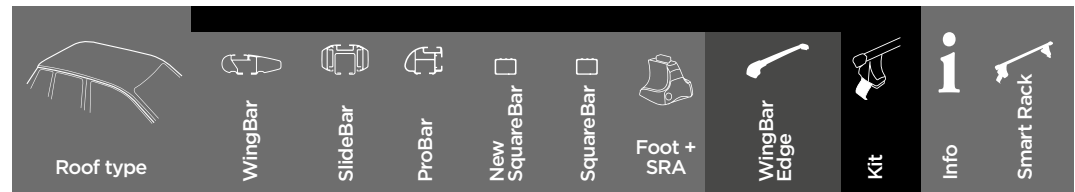

MAHINDRA

Bolero	5-dr SUV 00-	Rain Gutters				7125	763	952			
Goa	5-dr SUV 02-	Roof Railing	969/969B	892	391	7123	769	757	9583/9583B	N	785/795

MARUTI

Omni	5-dr Bus 91-	Rain Gutters				7124	762	951			

MAZDA

121	3-dr Hatchback 96-03	Normal Roof			390	7122	761	754+774		1025	C
121	5-dr Hatchback 96-03	Normal Roof	961/961B	891	390	7122	761	754		1025	C
2	5-dr Hatchback 02-07	Normal Roof	961/961B	891	390	7122	761	754		1271	C
2	5-dr Hatchback 07-14	Fixed Points	960/960B	891	390	7121	760	753	9594/9594B	3069	N
3	4-dr Sedan 04-09	Normal Roof	969/969B	892	391	7123	769	754		1334	C
3	4-dr Sedan 04-13	Fixed Points	961/961B	891	390	7122	761	753	9592/9592B	3069	N
3	4-dr Sedan 14-	Normal Roof	962/962B	892	391	7124	762	754		1742	C
3	5-dr Hatchback 04-08	Fixed Points	961/961B	891	390	7122	761	753	9592/9592B	3069	N
3	5-dr Hatchback 04-08	Normal Roof	969/969B	892	391	7123	769	754		1326	D
3	5-dr Hatchback 09-13	Fixed Points	961/961B	891	390	7122	761	753	9592/9592B	3069	N
3	5-dr Hatchback 14-	Normal Roof	962/962B	892	391	7124	762	754		1742	C
323	4-dr Sedan 98-00	Normal Roof	961/961B	891	390	7122	761	754		1110	
323	4-dr Sedan 01-03	Normal Roof	961/961B	891	390	7122	761	754		1110	
323	5-dr Estate 85-96	Rain Gutters				7122	761	951			
323 F	5-dr Hatchback 98-00	Normal Roof	961/961B	891	390	7122	761	754		1110	
323 F	5-dr Hatchback 01-03	Normal Roof	961/961B	891	390	7122	761	754		1110	
323 Familia	4-dr Sedan 98-00	Normal Roof	961/961B	891	390	7122	761	754		1110	
323 Familia	4-dr Sedan 01-03	Normal Roof	961/961B	891	390	7122	761	754		1110	
323 Protegé	4-dr Sedan 98-00	Normal Roof	961/961B	891	390	7122	761	754		1110	
323 Protegé	4-dr Sedan 01-03	Normal Roof	961/961B	891	390	7122	761	754		1110	
5	5-dr MPV 04-	Fixed Points	961/961B	891	390	7122	761	753	9594/9594B	3080	N
5	5-dr MPV 04-	Roof Railing	961/961B	891	390	7122	761	757	9582/9582B		N 784/794
6	4-dr Sedan 02-07	Fixed Points	961/961B	891	390	7122	761	753	9591/9591B	3069	N
6	4-dr Sedan 02-07	Normal Roof	961/961B	891	390	7122	761	754		1302	D
6	4-dr Sedan 08-12	Fixed Points	961/961B	891	390	7122	761	753	9592/9592B	3069	N
6	4-dr Sedan 13-	Normal Roof	962/962B	892	391	7124	762	754		1715	D
6	5-dr Estate 02-07	Normal Roof	961/961B	891	390	7122	761	754		1302	B
6	5-dr Estate 02-07	Roof Railing	961/961B	891	390	7122	761	757	9581/9581B		N 784/794
6	5-dr Estate 07-12	Roof Railing	961/961B	891	390	7122	761	757	9581/9581B		N 784/794
6	5-dr Estate 13-	Normal Roof	962/962B	892	391	7124	762	754		1736	C