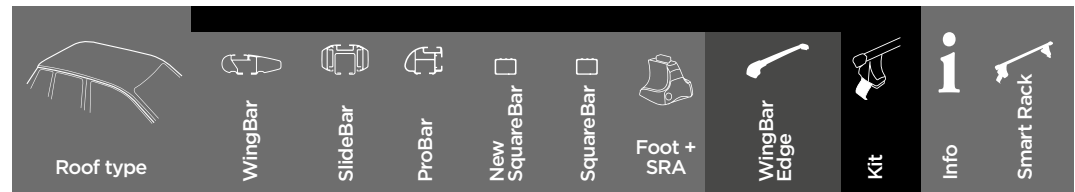

DAEWOO

			Roof type	WingBar	SlideBar	ProBar	New SquareBar	SquareBar	Foot + SRA	WingBar Edge	Kit	Info	Smart Rack
Nexia	4-dr Sedan 95-98	Fixed Points	960/960B	891	390	7121	760	751			3081	C	
Nubira	4-dr Sedan 97-99	Normal Roof	961/961B	891	390	7122	761	754			1107		
Nubira	4-dr Sedan 00-02	Normal Roof	961/961B	891	390	7122	761	754			1107		
Nubira	4-dr Sedan 03-11	Normal Roof	961/961B	891	390	7122	761	754			1338	A	
Nubira	5-dr Estate 97-03	Roof Railing	960/960B	891	390	7121	760	757					
Nubira	5-dr Estate 04-11	Roof Railing	960/960B	891	390	7121	760	757					
Nubira	5-dr Hatchback 04-11	Normal Roof	961/961B	891	390	7122	761	754			1338	A	
Racer II	4-dr Sedan 95-97	Fixed Points	960/960B	891	390	7121	760	751			3081	C	
Rezzo	5-dr Estate 00-04	Normal Roof	962/962B	892	391	7124	762	754			1207		
Rezzo	5-dr Estate 00-04	Roof Railing	960/960B	891	390	7121	760	757					
Rezzo	5-dr Estate 05-08	Normal Roof	962/962B	892	391	7124	762	754			1207		
Rezzo	5-dr Estate 05-08	Roof Railing	960/960B	891	390	7121	760	757					
Royale	4-dr Sedan 78-93	Rain Gutters			391	7124	762	951					
Tacuma	5-dr Estate 00-04	Normal Roof	962/962B	892	391	7124	762	754			1207		
Tacuma	5-dr Estate 00-04	Roof Railing	960/960B	891	390	7121	760	757					
Tacuma	5-dr Estate 05-08	Normal Roof	962/962B	892	391	7124	762	754			1207		
Tacuma	5-dr Estate 05-08	Roof Railing	960/960B	891	390	7121	760	757					

DAF

400 LWB	3-dr Van 97-06	Rain Gutters					766	420					

DAIHATSU

Altis	4-dr Sedan 01-06	Normal Roof	962/962B	892	391	7124	762	754			1261		
Applause	4-dr Sedan 90-97	Rain Gutters			390	7122	761	951					
Atrai	5-dr MPV 05- (JPN)	Rain Gutters			391	7123	769	952					
Be-go	5-dr SUV 05-	Normal Roof	961/961B	891	390	7122	761	754			1395	B	
Feroza	2-dr SUV 88-00	Rain Gutters			390	7122	761	951					
Feroza	3-dr SUV 88-00	Rain Gutters			390	7122	761	951					
Feroza	3-dr SUV 88-00	Roof Railing	960/960B	891	390	7121	760	757					
Hijet	5-dr MPV 05- (JPN)	Rain Gutters			391	7123	769	952					
Materia	5-dr MPV 07-	Normal Roof	962/962B	892	391	7124	762	754			1394	B	
Sirion	5-dr Hatchback 06-	Normal Roof	962/962B	892	391	7124	762	754			1141	D	
Terios	5-dr SUV 98-05	Flush Rails	960/960B	891	390	7121	760	753			3024		
Terios	5-dr SUV 06-	Normal Roof	961/961B	891	390	7122	761	754			1395	B	
Terios	5-dr SUV 06-	Roof Railing	969/969B	892	391	7123	769	775	9582/9582B			N