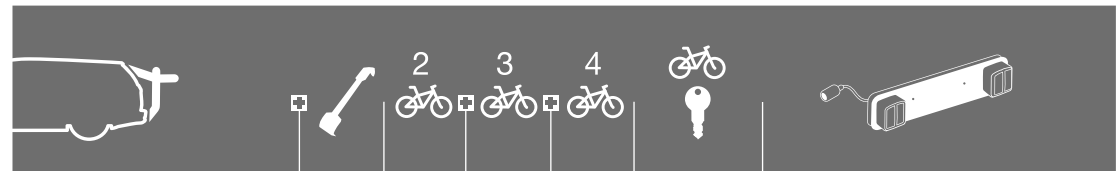

VOLVO

Model	Year Range	Accessory	Capacity 1	Capacity 2	Capacity 3	Capacity 4	Key	Lightboard	Notes
V40	5-dr Estate, 96-99	ClipOn High 9105		x			x		Does not cover the rear lights
V40	5-dr Estate, 00-04	ClipOn 9103		x	x		Lock 538		Lightboard 976 recommended
V40	5-dr Estate, 00-04	ClipOn High 9105		x			x		Does not cover the rear lights
V50	5-dr Estate, 04-12	BackPac 973	973-16	x	973-23		x		Lightboard 976 recommended
V50	5-dr Estate, 04-12	ClipOn 9103		x	x		Lock 538		Lightboard 976 recommended
V50	5-dr Estate, 04-12	ClipOn High 9105		x			x		Lightboard 976 recommended
V50	5-dr Estate, 04-12	RaceWay 991/992		x	x		x		Lightboard 976 recommended
V70	5-dr Estate, 97-99	ClipOn 9104	9110	x	x		Lock 538		Lightboard 976 recommended
V70	5-dr Estate, 97-99	ClipOn High 9106	9110	x			x		Lightboard 976 recommended
V70	5-dr Estate, 00-03	BackPac 973	973-16	x			x		Lightboard 976 recommended
V70	5-dr Estate, 00-03	ClipOn 9104	9110	x	x		Lock 538		Lightboard 976 recommended
V70	5-dr Estate, 00-03	ClipOn High 9106	9110	x			x		Lightboard 976 recommended
V70	5-dr Estate, 04-07	BackPac 973	973-16	x			x		Lightboard 976 recommended
V70	5-dr Estate, 04-07	ClipOn 9104	9110	x	x		Lock 538		Lightboard 976 recommended
V70	5-dr Estate, 04-07	ClipOn High 9106	9110	x			x		Lightboard 976 recommended
XC70	5-dr Estate, 00-07	ClipOn 9104	9110	x	x		Lock 538		Lightboard 976 recommended
XC70	5-dr Estate, 00-07	ClipOn High 9106	9110	x			x		Lightboard 976 recommended