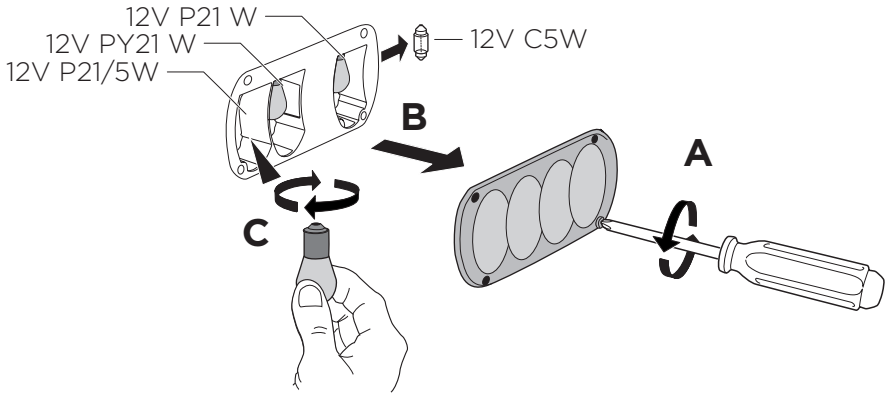

926: 13-pin