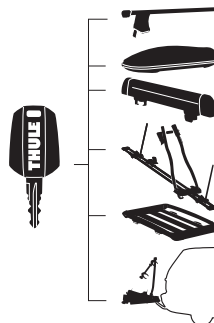

**Ersatzrad Adapter
Spare Wheel Adapter**

9762

**Neutrales kennzeichen
Temporary registration plate**

9904

**3. Bremsleuchte 13-pin
3rd Brake-light 13-pin**

Thule One-Key System

544 x4
596 x6
588 x8
452 x12