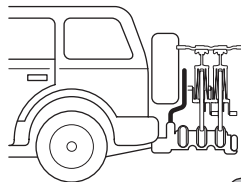

9241

**Ersatzrad Adapter
Spare Wheel Adapter**