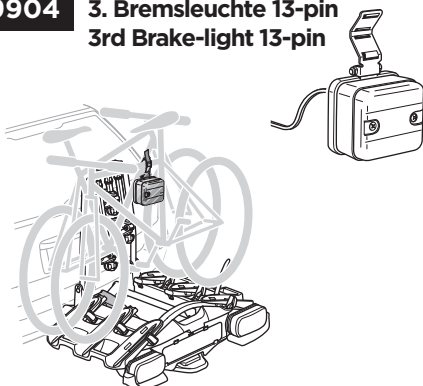

**Ersatzrad Adapter
Spare Wheel Adapter**

9762

**Neutrales kennzeichen
Temporary registration plate**

9904

**3. Bremsleuchte 13-pin
3rd Brake-light 13-pin**

Thule One-Key System

544 x4
596 x6
588 x8
452 x12